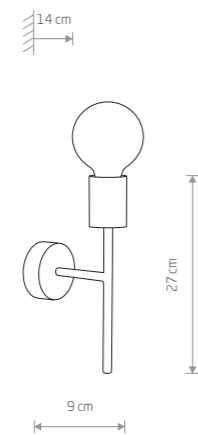

RADIUS
painted steel

7930

1xE27, max 60W

RADIUS
painted steel

7762

1xE27, max 60W

RADIUS
painted steel

7928

1xE27, max 60W

RADIUS 7932

RADIUS
painted steel

7931

4xE27, max 60W

RADIUS
painted steel

7932

6xE27, max 60W