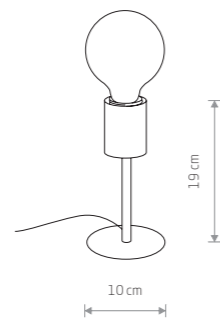

RADIUS
painted steel

7930

1xE27, max 60W

RADIUS
painted steel

7762

1xE27, max 60W

RADIUS
painted steel

7928

1xE27, max 60W

RADIUS 7932

RADIUS
painted steel

7931

4xE27, max 60W

RADIUS
painted steel

7932

6xE27, max 60W