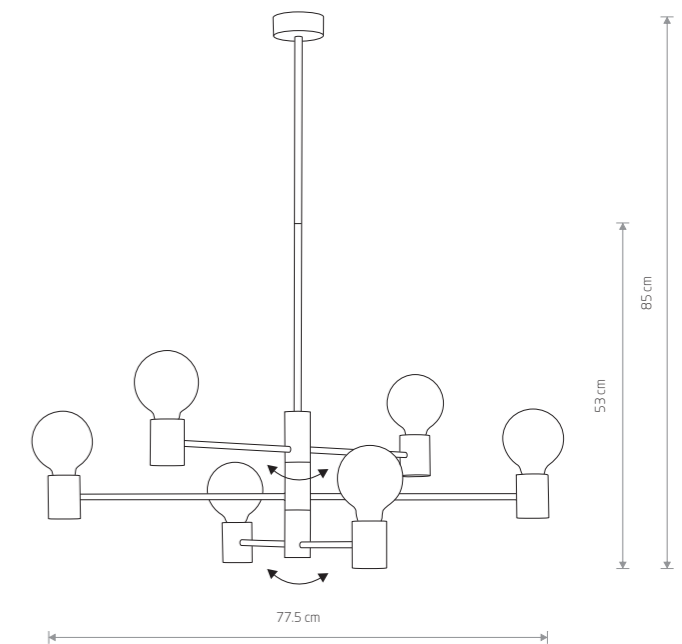

RADIUS
painted steel

7930

1xE27, max 60W

RADIUS
painted steel

7762

1xE27, max 60W

RADIUS
painted steel

7928

1xE27, max 60W

RADIUS 7932

RADIUS
painted steel

7931

4xE27, max 60W

RADIUS
painted steel

7932

6xE27, max 60W