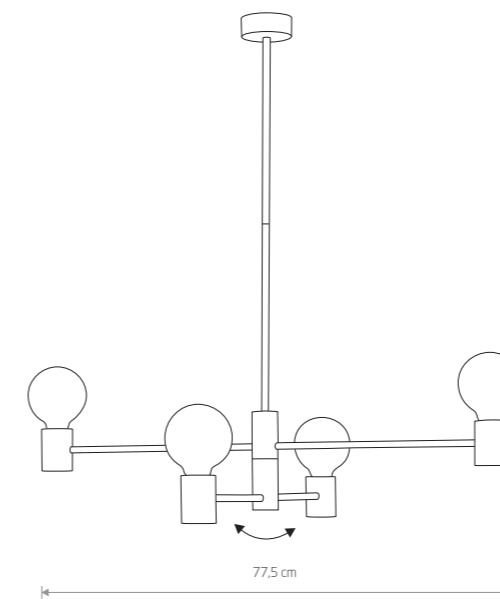

RADIUS
painted steel

7930

1xE27, max 60W

RADIUS
painted steel

7762

1xE27, max 60W

RADIUS
painted steel

7928

1xE27, max 60W

RADIUS 7932

RADIUS
painted steel

7931

4xE27, max 60W

RADIUS
painted steel

7932

6xE27, max 60W