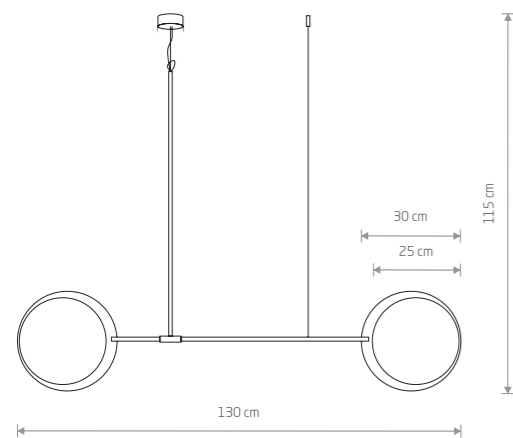

MINIMAL 9375

**MINIMAL**  
wood, painted steel, solid brass

- 9375
- 2xE27, max 40W

**MINIMAL**  
wood, painted steel

- 9377
- 1xG9, max 10W

DISK 7644

**DISK**  
painted steel, plywood

- 7643
- 2xGX53, max 8W

**DISK**  
painted steel, plywood

- 7644
- 3xGX53, max 8W

**DISK**  
painted steel, plywood

- 7645
- 1xGX53, max 8W