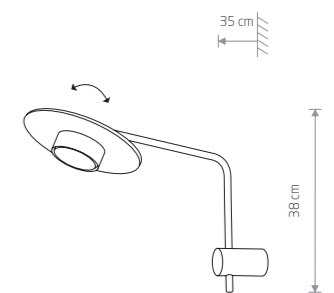

MINIMAL 9375

**MINIMAL**  
wood, painted steel, solid brass

- 9375
- 2xE27, max 40W

**MINIMAL**  
wood, painted steel

- 9377
- 1xG9, max 10W

DISK 7644

**DISK**  
painted steel, plywood

- 7643
- 2xGX53, max 8W

**DISK**  
painted steel, plywood

- 7644
- 3xGX53, max 8W

**DISK**  
painted steel, plywood

- 7645
- 1xGX53, max 8W