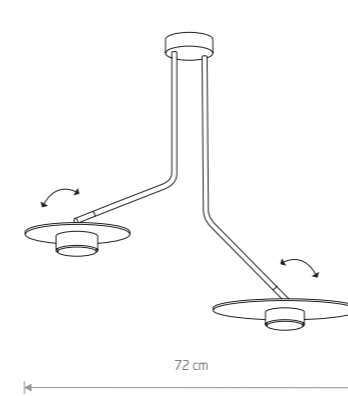

MINIMAL 9375

**MINIMAL**  
wood, painted steel, solid brass

- 9375
- 2xE27, max 40W

**MINIMAL**  
wood, painted steel

- 9377
- 1xG9, max 10W

DISK 7644

**DISK**  
painted steel, plywood

- 7643
- 2xGX53, max 8W

**DISK**  
painted steel, plywood

- 7644
- 3xGX53, max 8W

**DISK**  
painted steel, plywood

- 7645
- 1xGX53, max 8W