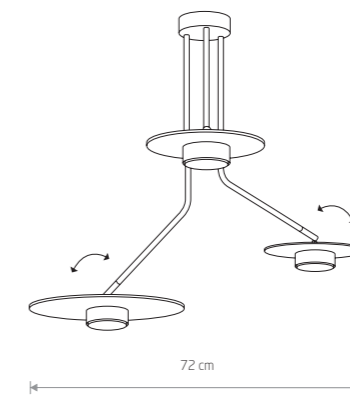

MINIMAL 9375

**MINIMAL**  
wood, painted steel, solid brass

- 9375
- 2xE27, max 40W

**MINIMAL**  
wood, painted steel

- 9377
- 1xG9, max 10W

DISK 7644

**DISK**  
painted steel, plywood

- 7643
- 2xGX53, max 8W

**DISK**  
painted steel, plywood

- 7644
- 3xGX53, max 8W

**DISK**  
painted steel, plywood

- 7645
- 1xGX53, max 8W