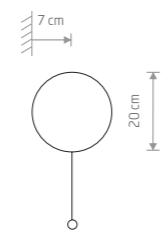

MINIMAL 9375

**MINIMAL**  
wood, painted steel, solid brass

- 9375
- 2xE27, max 40W

**MINIMAL**  
wood, painted steel

- 9377
- 1xG9, max 10W

DISK 7644

**DISK**  
painted steel, plywood

- 7643
- 2xGX53, max 8W

**DISK**  
painted steel, plywood

- 7644
- 3xGX53, max 8W

**DISK**  
painted steel, plywood

- 7645
- 1xGX53, max 8W