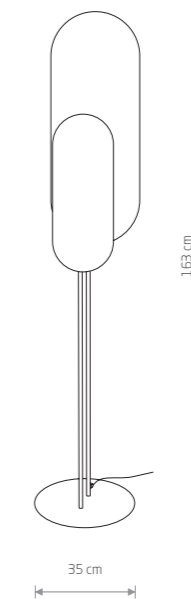

WHEEL

plywood, painted steel

9028 9033

1xE27, max 40W

WHEEL LUX

plywood, painted steel

8427 8428

2xG9, max 20W

WHEEL LUX

plywood, painted steel

8430

1xG9, max 20W

WHEEL

plywood, painted steel

9032

1xG9, max 20W

WHEEL LUX

plywood, plywood, steel

7646

2xGX53, max 8W