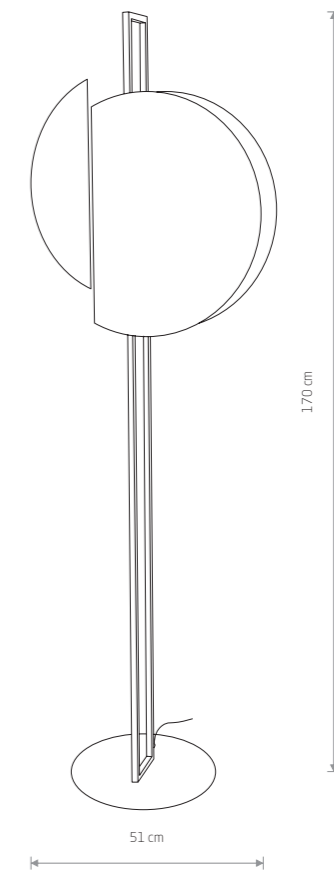

SUN LED 7651

SUN LED
plywood, painted steel

7651

SUNSET
plywood, painted steel

7647

2xGX53, max 8W

Item No.	Power	Colour temp.	Luminous flux	Beam angle	Colour Rendering Index (CRI)	Input	Safety type	Ingress protection	Lifetime
7651	15W LED	3000K	610 lm	150°	80	220-230 V, 50/60 Hz	⊕	IP20	50000h