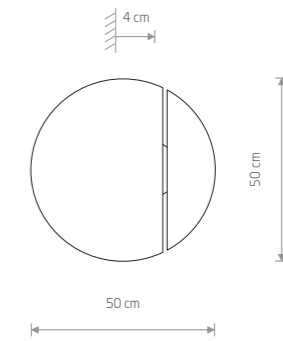

SUN LED 7651

SUN LED
plywood, painted steel

7651

SUNSET
plywood, painted steel

7647

2xGX53, max 8W

Item No.	Power	Colour temp.	Luminous flux	Beam angle	Colour Rendering Index (CRI)	Input	Safety type	Ingress protection	Lifetime
7651	15W LED	3000K	610 lm	150°	80	220-230 V, 50/60 Hz	⊕	IP20	50000h