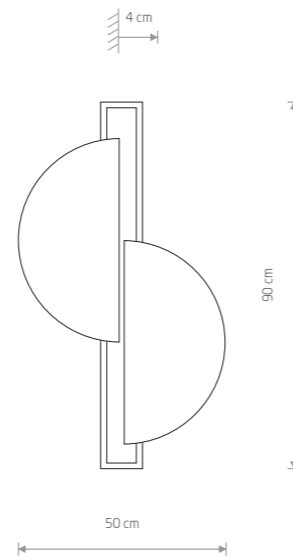

SUNRISE LED 7652

**SUNRISE LED**  
plywood, painted steel

7652

| Item No. | Power   | Colour temp. | Luminous flux | Beam angle | Colour Rendering Index (CRI) | Input               | Safety type | Ingress protection | Lifetime |
|----------|---------|--------------|---------------|------------|------------------------------|---------------------|-------------|--------------------|----------|
| 7652     | 12W LED | 3000K        | 520 lm        | 150°       | 80                           | 220-230 V, 50/60 Hz | ⊕           | IP20               | 50000h   |

7655

2xGX53, max 8W

**SUNSET A**

plywood, painted steel

7653

2xGX53, max 8W

DARK WOOD

BLACK P013 RAL 9005