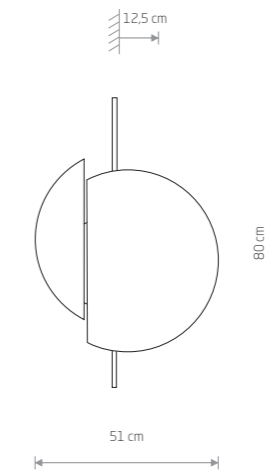

SUNSET C

plywood, painted steel

7654

2xGX53, max 8W