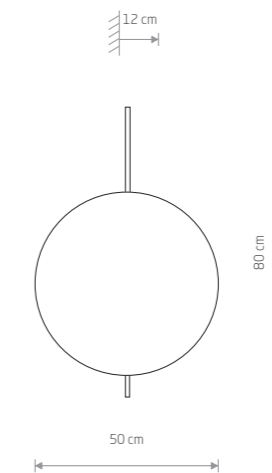

SUNSET B

plywood, painted steel

7655

2xGX53, max 8W