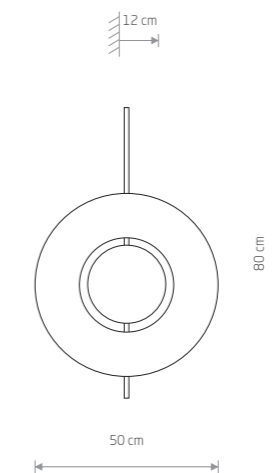

SUNRISE LED 7652

**SUNRISE LED**  
plywood, painted steel

7652

| Item No. | Power   | Colour temp. | Luminous flux | Beam angle | Colour Rendering Index (CRI) | Input               | Safety type | Ingress protection | Lifetime |
|----------|---------|--------------|---------------|------------|------------------------------|---------------------|-------------|--------------------|----------|
| 7652     | 12W LED | 3000K        | 520 lm        | 150°       | 80                           | 220-230 V, 50/60 Hz | ⊕           | IP20               | 50000h   |

DARK WOOD

BLACK P013 RAL 9005

**SUNSET C**

plywood, painted steel

7654

2xGX53, max 8W

**SUNSET B**

plywood, painted steel

7655

2xGX53, max 8W

**SUNSET A**

plywood, painted steel

7653

2xGX53, max 8W

DARK WOOD

BLACK P013 RAL 9005