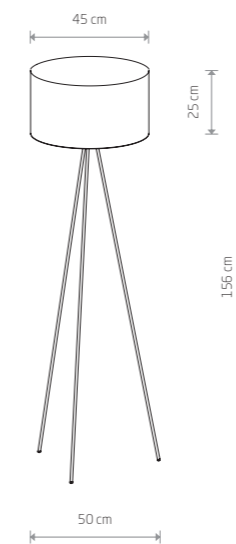

**CADILAC**

fabric, painted steel, plastic

- 7988
- 7990
- 8190

3xE27, max 25W only LED

**CADILAC**

fabric, painted steel

- 7992
- 7991
- 8191

1xE27, max 40W