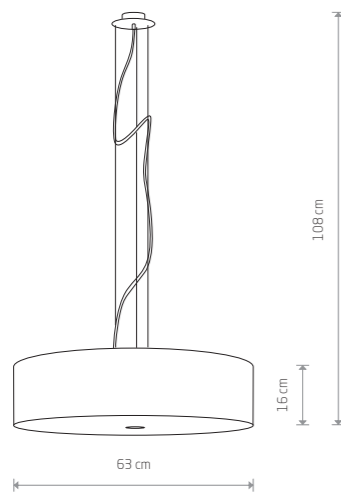

VIVIANE

fabric, glass, chrome

6772 6773 6774

3xE27, max 60W

VIVIANE

fabric, glass, chrome

6391 6532 6390

3xE27, max 60W