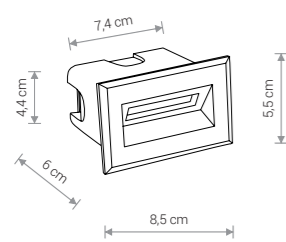

### SIDEWALK SQUARE LED

aluminium, PC / aluminium, PC / алюминий, PC

8148 ● BL