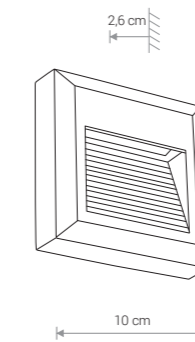

### SIDEWALK ROUND LED

aluminium, PC / aluminium, PC / алюминий, PC

8147 ● BL

### SIDEWALK SQUARE LED

aluminium, PC / aluminium, PC / алюминий, PC

8148 ● BL