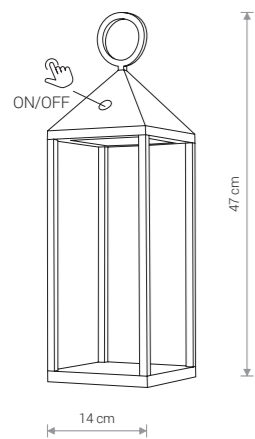

PICNIC LED 8177 GR

PICNIC LED 8178 WH

PICNIC LED

aluminium / aluminum / алюминий

8178 ○ WH 8177 ● GR

HANGING SET FOR PICNIC  
8107 WH

HANGING SET FOR PICNIC  
8106 GR

HANGING SET  
FOR PICNIC