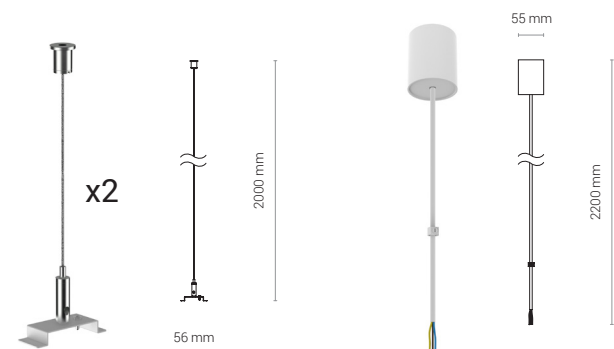

CL OFFICE PRO LED 150, 40W

LUMINOUS INTENSITY DISTRIBUTION DIAGRAM

Luminous intensity [cd]
C0-C180 — (red line)
C90-C270 — (blue line)

Beam cone diagram
Beam angle 83°

8295, 40W, 3000K, beam angle 83°

LUMINOUS INTENSITY DISTRIBUTION DIAGRAM

Luminous intensity [cd]
C0-C180 — (red line)
C90-C270 — (blue line)

Beam cone diagram
Beam angle 86°

8292, 40W, 4000K, beam angle 86°

CL OFFICE PRO LED 150

aluminium / aluminum / алюминий

- 8294 ○ WH - 3000K 8295 ● BL - 3000K
- 8292 ○ WH - 4000K 8293 ● BL - 4000K

CL OFFICE PRO / HALL PRO SUSPENSION KIT

stal / steel / сталь

- 8291 ○ WH
- 8250 ● BL

CL OFFICE PRO / HALL PRO POWER SUPPLY KIT

przewód, stal lakierowana / wire, painted steel / проволока, лакированная сталь