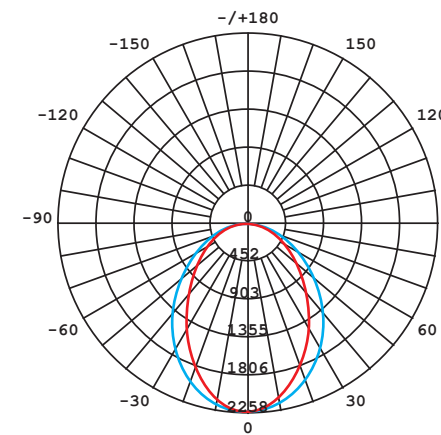

CL OFFICE PRO LED 150, 40W

LUMINOUS INTENSITY DISTRIBUTION DIAGRAM

Luminous intensity [cd]
C0-C180 — (red line)
C90-C270 — (blue line)

Beam cone diagram
Beam angle 83°

8295, 40W, 3000K, beam angle 83°

LUMINOUS INTENSITY DISTRIBUTION DIAGRAM

Luminous intensity [cd]
C0-C180 — (red line)
C90-C270 — (blue line)

Beam cone diagram
Beam angle 86°

8292, 40W, 4000K, beam angle 86°

CL OFFICE PRO LED 150

aluminium / aluminum / алюминий

- 8294 ○ WH - 3000K 8295 ● BL - 3000K
- 8292 ○ WH - 4000K 8293 ● BL - 4000K

- 8290 ○ WH
- 8288 ● BL

Item No.	POWER	COLOUR TEMP.	LUMEN	BEAM ANGLE	CRI	IP	LED BRAND	DRIVER BRAND	LIFETIME	WARRANTY
8294	40W	3000K	4820	86°	≥80	52	PHILIPS	PHILIPS	50000h	5 YEARS
8292	40W	4000K	5250	86°	≥80	52	PHILIPS	PHILIPS	50000h	5 YEARS
8295	40W	3000K	4540	83°	≥80	52	PHILIPS	PHILIPS	50000h	5 YEARS
8293	40W	4000K	4710	83°	≥80	52	PHILIPS	PHILIPS	50000h	5 YEARS