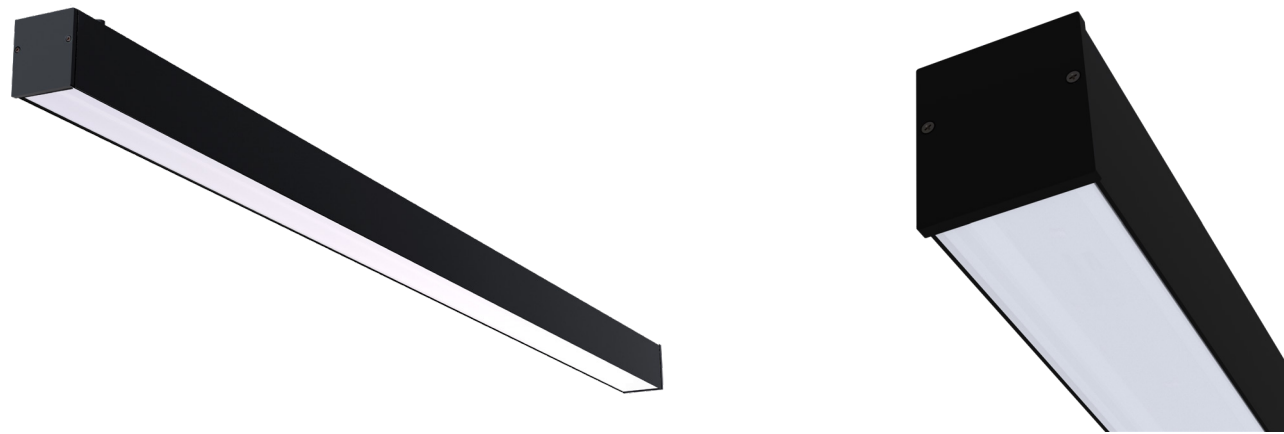

CL OFFICE PRO LED 150, 40W

LUMINOUS INTENSITY DISTRIBUTION DIAGRAM

Luminous intensity [cd]
C0-C180 — (red line)
C90-C270 — (blue line)

Beam cone diagram
Beam angle 83°

8295, 40W, 3000K, beam angle 83°

LUMINOUS INTENSITY DISTRIBUTION DIAGRAM

Luminous intensity [cd]
C0-C180 — (red line)
C90-C270 — (blue line)

Beam cone diagram
Beam angle 86°

8292, 40W, 4000K, beam angle 86°

CL OFFICE PRO LED 150

aluminium / aluminum / алюминий

- 8294 ○ WH - 3000K 8295 ● BL - 3000K
- 8292 ○ WH - 4000K 8293 ● BL - 4000K