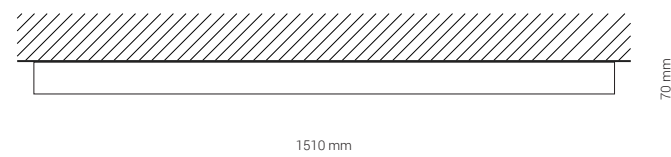

CL OFFICE PRO LED 150, 40W

LUMINOUS INTENSITY DISTRIBUTION DIAGRAM

Luminous intensity [cd]
C0-C180 — (red line)
C90-C270 — (blue line)

Beam cone diagram
Beam angle 83°

8295, 40W, 3000K, beam angle 83°

LUMINOUS INTENSITY DISTRIBUTION DIAGRAM

Luminous intensity [cd]
C0-C180 — (red line)
C90-C270 — (blue line)

Beam cone diagram
Beam angle 86°

8292, 40W, 4000K, beam angle 86°

CL OFFICE PRO LED 150

aluminium / aluminum / алюминий

- 8294 ○ WH - 3000K 8295 ● BL - 3000K
- 8292 ○ WH - 4000K 8293 ● BL - 4000K