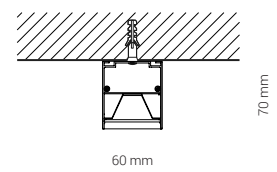

Luminous intensity [cd]
C0-C180 — (red line)
C90-C270 — (blue line)

Beam cone diagram
Beam angle 86°

8292, 40W, 4000K, beam angle 86°

CL OFFICE PRO LED 150

aluminium / aluminum / алюминий

- 8294 ○ WH - 3000K 8295 ● BL - 3000K
- 8292 ○ WH - 4000K 8293 ● BL - 4000K