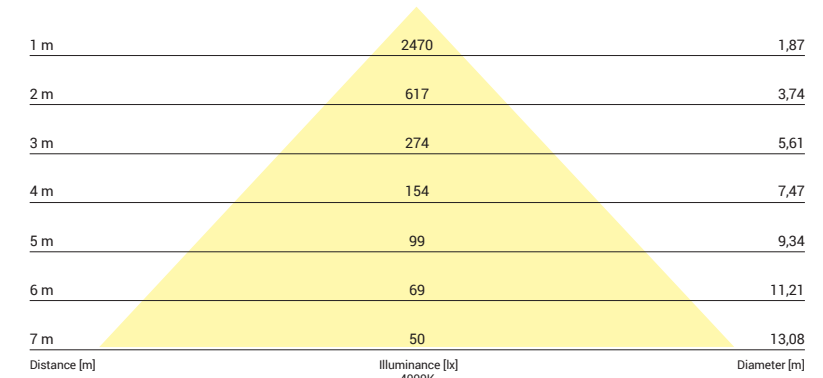

CL OFFICE PRO LED 150, 40W

LUMINOUS INTENSITY DISTRIBUTION DIAGRAM

Luminous intensity [cd]
C0-C180 — (red line)
C90-C270 — (blue line)

Beam cone diagram
Beam angle 83°

8295, 40W, 3000K, beam angle 83°

LUMINOUS INTENSITY DISTRIBUTION DIAGRAM

Luminous intensity [cd]
C0-C180 — (red line)
C90-C270 — (blue line)

Beam cone diagram
Beam angle 86°

8292, 40W, 4000K, beam angle 86°

CL OFFICE PRO LED 150

aluminium / aluminum / алюминий

- 8294 ○ WH - 3000K 8295 ● BL - 3000K
- 8292 ○ WH - 4000K 8293 ● BL - 4000K

- 8290 ○ WH
- 8288 ● BL

Item No.	POWER	COLOUR TEMP.	LUMEN	BEAM ANGLE	CRI	IP	LED BRAND	DRIVER BRAND	LIFETIME	WARRANTY
8294	40W	3000K	4820	86°	≥80	52	PHILIPS	PHILIPS	50000h	5 YEARS
8292	40W	4000K	5250	86°	≥80	52	PHILIPS	PHILIPS	50000h	5 YEARS
8295	40W	3000K	4540	83°	≥80	52	PHILIPS	PHILIPS	50000h	5 YEARS
8293	40W	4000K	4710	83°	≥80	52	PHILIPS	PHILIPS	50000h	5 YEARS