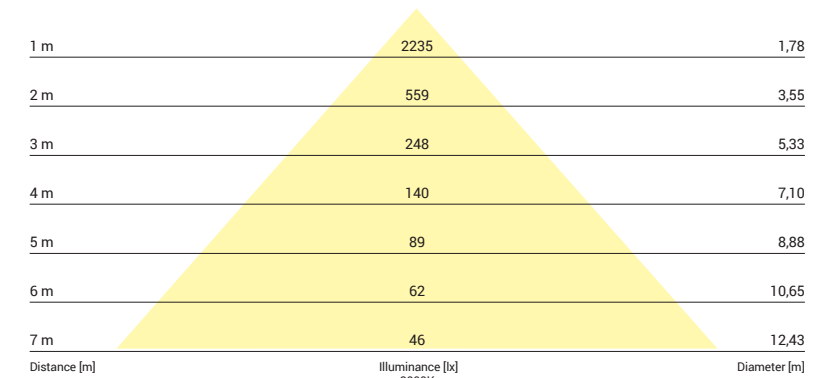

CL OFFICE PRO LED 150, 40W

LUMINOUS INTENSITY DISTRIBUTION DIAGRAM

Luminous intensity [cd]
C0-C180 — (red line)
C90-C270 — (blue line)

Beam cone diagram
Beam angle 83°

8295, 40W, 3000K, beam angle 83°

LUMINOUS INTENSITY DISTRIBUTION DIAGRAM

Luminous intensity [cd]
C0-C180 — (red line)
C90-C270 — (blue line)

Beam cone diagram
Beam angle 86°

8292, 40W, 4000K, beam angle 86°

CL OFFICE PRO LED 150

aluminium / aluminum / алюминий

- 8294 ○ WH - 3000K 8295 ● BL - 3000K
- 8292 ○ WH - 4000K 8293 ● BL - 4000K

- 8290 ○ WH
- 8288 ● BL

Item No.	POWER	COLOUR TEMP.	LUMEN	BEAM ANGLE	CRI	IP	LED BRAND	DRIVER BRAND	LIFETIME	WARRANTY
8294	40W	3000K	4820	86°	≥80	52	PHILIPS	PHILIPS	50000h	5 YEARS
8292	40W	4000K	5250	86°	≥80	52	PHILIPS	PHILIPS	50000h	5 YEARS
8295	40W	3000K	4540	83°	≥80	52	PHILIPS	PHILIPS	50000h	5 YEARS
8293	40W	4000K	4710	83°	≥80	52	PHILIPS	PHILIPS	50000h	5 YEARS