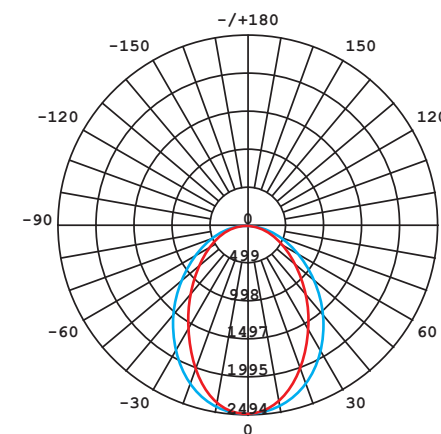

CL OFFICE PRO LED 150, 40W

LUMINOUS INTENSITY DISTRIBUTION DIAGRAM

Luminous intensity [cd]
C0-C180 — (red line)
C90-C270 — (blue line)

Beam cone diagram
Beam angle 83°

8295, 40W, 3000K, beam angle 83°

LUMINOUS INTENSITY DISTRIBUTION DIAGRAM

Luminous intensity [cd]
C0-C180 — (red line)
C90-C270 — (blue line)

Beam cone diagram
Beam angle 86°

8292, 40W, 4000K, beam angle 86°

CL OFFICE PRO LED 150

aluminium / aluminum / алюминий

- 8294 ○ WH - 3000K 8295 ● BL - 3000K
- 8292 ○ WH - 4000K 8293 ● BL - 4000K

- 8290 ○ WH
- 8288 ● BL

Item No.	POWER	COLOUR TEMP.	LUMEN	BEAM ANGLE	CRI	IP	LED BRAND	DRIVER BRAND	LIFETIME	WARRANTY
8294	40W	3000K	4820	86°	≥80	52	PHILIPS	PHILIPS	50000h	5 YEARS
8292	40W	4000K	5250	86°	≥80	52	PHILIPS	PHILIPS	50000h	5 YEARS
8295	40W	3000K	4540	83°	≥80	52	PHILIPS	PHILIPS	50000h	5 YEARS
8293	40W	4000K	4710	83°	≥80	52	PHILIPS	PHILIPS	50000h	5 YEARS