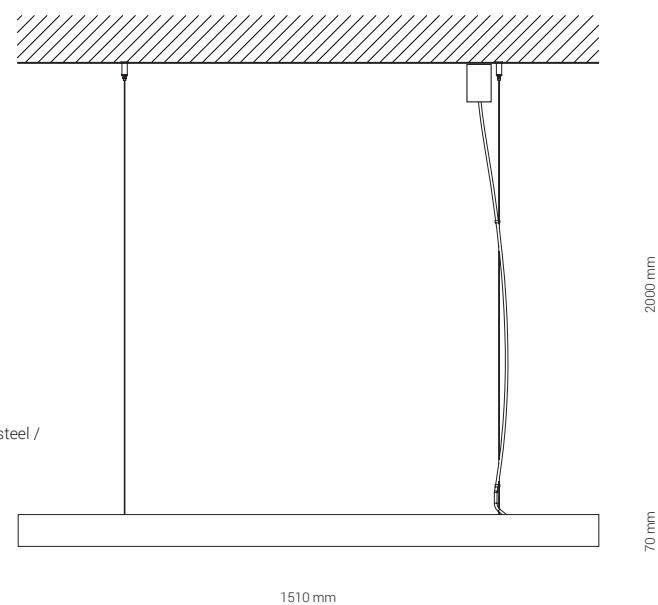

Item No.	POWER	COLOUR TEMP.	LUMEN	BEAM ANGLE	CRI	IP	LED BRAND	DRIVER BRAND	LIFETIME	WARRANTY
8294	40W	3000K	4820	86°	≥80	52	PHILIPS	PHILIPS	50000h	5 YEARS
8292	40W	4000K	5250	86°	≥80	52	PHILIPS	PHILIPS	50000h	5 YEARS
8295	40W	3000K	4540	83°	≥80	52	PHILIPS	PHILIPS	50000h	5 YEARS
8293	40W	4000K	4710	83°	≥80	52	PHILIPS	PHILIPS	50000h	5 YEARS