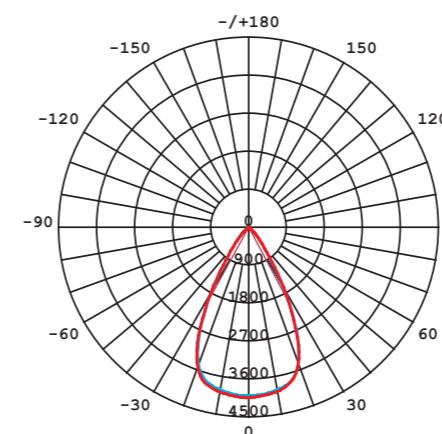

LUMINOUS INTENSITY DISTRIBUTION DIAGRAM

Luminous intensity [cd]
 C0-C180 — (red line)
 C90-C270 — (blue line)

Beam cone diagram
 Beam angle 60°

Distance [m]	Illuminance [lx] 3000K	Diameter [m]
1 m	3630	1,04
2 m	907	2,08
3 m	403	3,12
4 m	227	4,15
5 m	145	5,19
6 m	101	6,23
7 m	74	7,27

8724, 8726, 40W, 3000K, beam angle 60°

LUMINOUS INTENSITY DISTRIBUTION DIAGRAM

Luminous intensity [cd]
 C0-C180 — (red line)
 C90-C270 — (blue line)

Beam cone diagram
 Beam angle 60°

Distance [m]	Illuminance [lx] 4000K	Diameter [m]
1 m	4037	1,09
2 m	1009	2,18
3 m	449	3,27
4 m	252	4,35
5 m	162	5,44
6 m	112	6,53
7 m	82	7,62