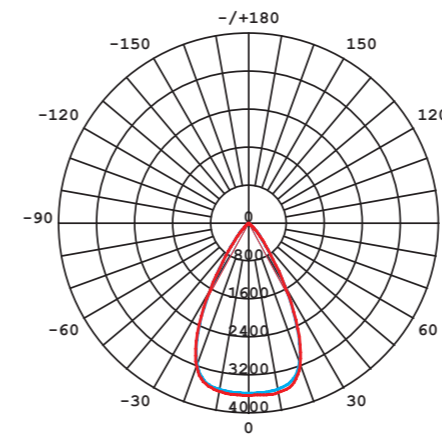

CL IOS LED 40W

CL IOS LED 40W, 60°

aluminium / aluminum / алюминий

- 8726 ○ WH - 3000K 8724 ● BL - 3000K
- 8725 ○ WH - 4000K 8723 ● BL - 4000K

Item No.	POWER	COLOUR TEMP.	LUMEN	BEAM ANGLE	CRI	IP	LED BRAND	DRIVER BRAND	LIFETIME	WARRANTY
8726	40W	3000K	3200	60°	≥90	20	BRIGHTLUX	OSRAM	50000h	5 YEARS
8725	40W	4000K	3200	60°	≥90	20	BRIGHTLUX	OSRAM	50000h	5 YEARS
8724	40W	3000K	3200	60°	≥90	20	BRIGHTLUX	OSRAM	50000h	5 YEARS
8723	40W	4000K	3200	60°	≥90	20	BRIGHTLUX	OSRAM	50000h	5 YEARS

LUMINOUS INTENSITY DISTRIBUTION DIAGRAM

Luminous intensity [cd]
 C0-C180 — (red line)
 C90-C270 — (blue line)

Beam cone diagram
 Beam angle 60°

Distance [m]	Illuminance [lx] 3000K	Diameter [m]
1 m	3630	1,04
2 m	907	2,08
3 m	403	3,12
4 m	227	4,15
5 m	145	5,19
6 m	101	6,23
7 m	74	7,27

8724, 8726, 40W, 3000K, beam angle 60°

LUMINOUS INTENSITY DISTRIBUTION DIAGRAM

Luminous intensity [cd]
 C0-C180 — (red line)
 C90-C270 — (blue line)

Beam cone diagram
 Beam angle 60°

Distance [m]	Illuminance [lx] 4000K	Diameter [m]
1 m	4037	1,09
2 m	1009	2,18
3 m	449	3,27
4 m	252	4,35
5 m	162	5,44
6 m	112	6,53
7 m	82	7,62