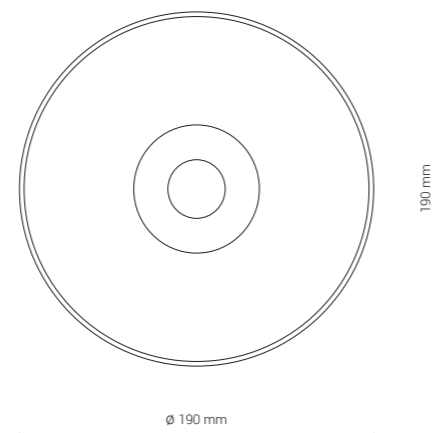

CL IOS LED 40W

CL IOS LED 40W, 60°

aluminium / aluminum / алюминий

- 8726 ○ WH - 3000K 8724 ● BL - 3000K
- 8725 ○ WH - 4000K 8723 ● BL - 4000K

Item No.	POWER	COLOUR TEMP.	LUMEN	BEAM ANGLE	CRI	IP	LED BRAND	DRIVER BRAND	LIFETIME	WARRANTY
8726	40W	3000K	3200	60°	≥90	20	BRIGHTLUX	OSRAM	50000h	5 YEARS
8725	40W	4000K	3200	60°	≥90	20	BRIGHTLUX	OSRAM	50000h	5 YEARS
8724	40W	3000K	3200	60°	≥90	20	BRIGHTLUX	OSRAM	50000h	5 YEARS
8723	40W	4000K	3200	60°	≥90	20	BRIGHTLUX	OSRAM	50000h	5 YEARS

LUMINOUS INTENSITY DISTRIBUTION DIAGRAM

Luminous intensity [cd]
 C0-C180 — (red line)
 C90-C270 — (blue line)

Beam cone diagram
 Beam angle 60°

Distance [m]	Illuminance [lx] 3000K	Diameter [m]
1 m	3630	1,04
2 m	907	2,08
3 m	403	3,12
4 m	227	4,15
5 m	145	5,19
6 m	101	6,23
7 m	74	7,27

8724, 8726, 40W, 3000K, beam angle 60°

LUMINOUS INTENSITY DISTRIBUTION DIAGRAM

Luminous intensity [cd]
 C0-C180 — (red line)
 C90-C270 — (blue line)

Beam cone diagram
 Beam angle 60°

Distance [m]	Illuminance [lx] 4000K	Diameter [m]
1 m	4037	1,09
2 m	1009	2,18
3 m	449	3,27
4 m	252	4,35
5 m	162	5,44
6 m	112	6,53
7 m	82	7,62