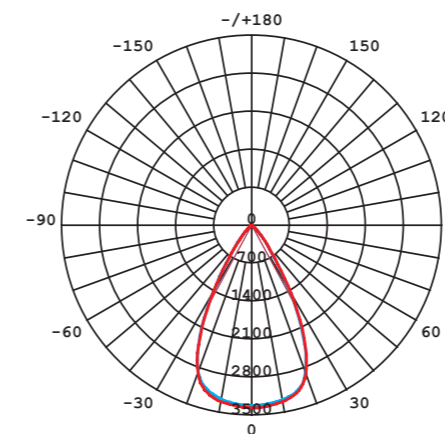

CL IOS LED 30W

LUMINOUS INTENSITY DISTRIBUTION DIAGRAM

Luminous intensity [cd]
C0-C180 — 8500
C90-C270 — 1700

Beam cone diagram
Beam angle 36°

8727, 8728, 8730, 8731, 30W, 3000K, 4000K, beam angle 36°

LUMINOUS INTENSITY DISTRIBUTION DIAGRAM

Luminous intensity [cd]
C0-C180 — 3300
C90-C270 — 1650

Beam cone diagram
Beam angle 60°

8732, 8733, 8734, 8735, 30W, 3000K, 4000K, beam angle 60°

CL IOS LED 30W, 36°

aluminium / aluminum / алюминий

- 8731 ○ WH - 3000K
- 8728 ● BL - 3000K
- 8730 ○ WH - 4000K
- 8727 ● BL - 4000K

CL IOS LED 30W, 60°

aluminium / aluminum / алюминий

- 8735 ○ WH - 3000K
- 8733 ● BL - 3000K
- 8734 ○ WH - 4000K
- 8732 ● BL - 4000K

Item No.	POWER	COLOUR TEMP.	LUMEN	BEAM ANGLE	CRI	IP	LED BRAND	DRIVER BRAND	LIFETIME	WARRANTY
8735	30W	3000K	2700	60°	≥90	20	BRIGHTLUX	OSRAM	50000h	5 YEARS
8734	30W	4000K	2700	60°	≥90	20	BRIGHTLUX	OSRAM	50000h	5 YEARS
8733	30W	3000K	2700	60°	≥90	20	BRIGHTLUX	OSRAM	50000h	5 YEARS
8732	30W	4000K	2700	60°	≥90	20	BRIGHTLUX	OSRAM	50000h	5 YEARS
8731	30W	3000K	2700	36°	≥90	20	BRIGHTLUX	OSRAM	50000h	5 YEARS
8730	30W	4000K	2700	36°	≥90	20	BRIGHTLUX	OSRAM	50000h	5 YEARS
8728	30W	3000K	2700	36°	≥90	20	BRIGHTLUX	OSRAM	50000h	5 YEARS
8727	30W	4000K	2700	36°	≥90	20	BRIGHTLUX	OSRAM	50000h	5 YEARS