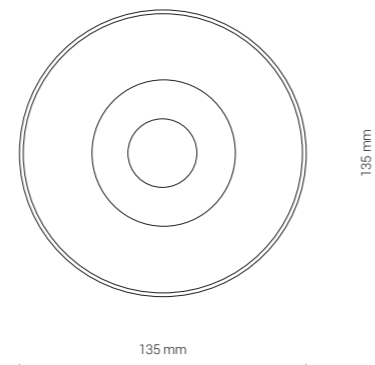

CL IOS LED 30W

LUMINOUS INTENSITY DISTRIBUTION DIAGRAM

Luminous intensity [cd]
C0-C180 — 8500
C90-C270 — 1700

Beam cone diagram
Beam angle 36°

8727, 8728, 8730, 8731, 30W, 3000K, 4000K, beam angle 36°

LUMINOUS INTENSITY DISTRIBUTION DIAGRAM

Luminous intensity [cd]
C0-C180 — 3300
C90-C270 — 1650

Beam cone diagram
Beam angle 60°

8732, 8733, 8734, 8735, 30W, 3000K, 4000K, beam angle 60°

CL IOS LED 30W, 36°

aluminium / aluminum / алюминий

- 8731 ○ WH - 3000K
- 8728 ● BL - 3000K
- 8730 ○ WH - 4000K
- 8727 ● BL - 4000K

CL IOS LED 30W, 60°

aluminium / aluminum / алюминий

- 8735 ○ WH - 3000K
- 8733 ● BL - 3000K
- 8734 ○ WH - 4000K
- 8732 ● BL - 4000K

Item No.	POWER	COLOUR TEMP.	LUMEN	BEAM ANGLE	CRI	IP	LED BRAND	DRIVER BRAND	LIFETIME	WARRANTY
8735	30W	3000K	2700	60°	≥90	20	BRIGHTLUX	OSRAM	50000h	5 YEARS
8734	30W	4000K	2700	60°	≥90	20	BRIGHTLUX	OSRAM	50000h	5 YEARS
8733	30W	3000K	2700	60°	≥90	20	BRIGHTLUX	OSRAM	50000h	5 YEARS
8732	30W	4000K	2700	60°	≥90	20	BRIGHTLUX	OSRAM	50000h	5 YEARS
8731	30W	3000K	2700	36°	≥90	20	BRIGHTLUX	OSRAM	50000h	5 YEARS
8730	30W	4000K	2700	36°	≥90	20	BRIGHTLUX	OSRAM	50000h	5 YEARS
8728	30W	3000K	2700	36°	≥90	20	BRIGHTLUX	OSRAM	50000h	5 YEARS
8727	30W	4000K	2700	36°	≥90	20	BRIGHTLUX	OSRAM	50000h	5 YEARS