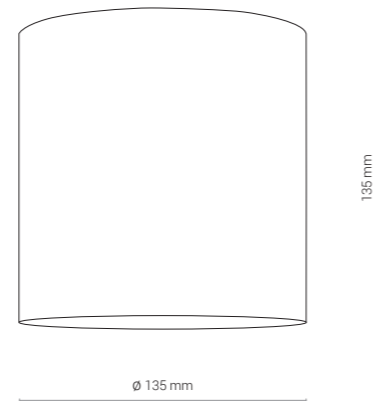

CL IOS LED 30W

LUMINOUS INTENSITY DISTRIBUTION DIAGRAM

Luminous intensity [cd]
C0-C180 — 8500
C90-C270 — 1700

Beam cone diagram
Beam angle 36°

8727, 8728, 8730, 8731, 30W, 3000K, 4000K, beam angle 36°

LUMINOUS INTENSITY DISTRIBUTION DIAGRAM

Luminous intensity [cd]
C0-C180 — 3300
C90-C270 — 1650

Beam cone diagram
Beam angle 60°

8732, 8733, 8734, 8735, 30W, 3000K, 4000K, beam angle 60°

CL IOS LED 30W, 36°

aluminium / aluminum / алюминий

- 8731 ○ WH - 3000K
- 8728 ● BL - 3000K
- 8730 ○ WH - 4000K
- 8727 ● BL - 4000K

CL IOS LED 30W, 60°

aluminium / aluminum / алюминий

- 8735 ○ WH - 3000K
- 8733 ● BL - 3000K
- 8734 ○ WH - 4000K
- 8732 ● BL - 4000K

Item No.	POWER	COLOUR TEMP.	LUMEN	BEAM ANGLE	CRI	IP	LED BRAND	DRIVER BRAND	LIFETIME	WARRANTY
8735	30W	3000K	2700	60°	≥90	20	BRIGHTLUX	OSRAM	50000h	5 YEARS
8734	30W	4000K	2700	60°	≥90	20	BRIGHTLUX	OSRAM	50000h	5 YEARS
8733	30W	3000K	2700	60°	≥90	20	BRIGHTLUX	OSRAM	50000h	5 YEARS
8732	30W	4000K	2700	60°	≥90	20	BRIGHTLUX	OSRAM	50000h	5 YEARS
8731	30W	3000K	2700	36°	≥90	20	BRIGHTLUX	OSRAM	50000h	5 YEARS
8730	30W	4000K	2700	36°	≥90	20	BRIGHTLUX	OSRAM	50000h	5 YEARS
8728	30W	3000K	2700	36°	≥90	20	BRIGHTLUX	OSRAM	50000h	5 YEARS
8727	30W	4000K	2700	36°	≥90	20	BRIGHTLUX	OSRAM	50000h	5 YEARS