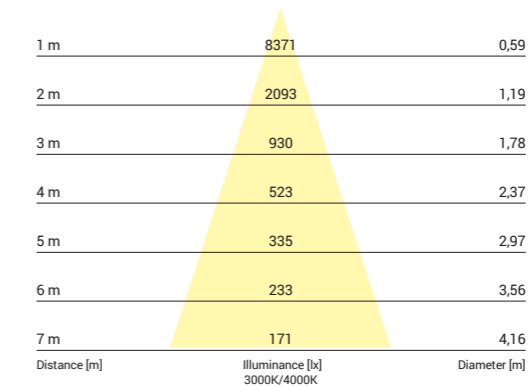

CL IOS LED 30W

LUMINOUS INTENSITY DISTRIBUTION DIAGRAM

Luminous intensity [cd]
C0-C180 — 8500
C90-C270 — 1700

Beam cone diagram
Beam angle 36°

8727, 8728, 8730, 8731, 30W, 3000K, 4000K, beam angle 36°

LUMINOUS INTENSITY DISTRIBUTION DIAGRAM

Luminous intensity [cd]
C0-C180 — 3300
C90-C270 — 1650

Beam cone diagram
Beam angle 60°

8732, 8733, 8734, 8735, 30W, 3000K, 4000K, beam angle 60°

CL IOS LED 30W, 36°

aluminium / aluminum / алюминий

- 8731 ○ WH - 3000K
- 8728 ● BL - 3000K
- 8730 ○ WH - 4000K
- 8727 ● BL - 4000K

CL IOS LED 30W, 60°

aluminium / aluminum / алюминий

- 8735 ○ WH - 3000K
- 8733 ● BL - 3000K
- 8734 ○ WH - 4000K
- 8732 ● BL - 4000K

Item No.	POWER	COLOUR TEMP.	LUMEN	BEAM ANGLE	CRI	IP	LED BRAND	DRIVER BRAND	LIFETIME	WARRANTY
8735	30W	3000K	2700	60°	≥90	20	BRIGHTLUX	OSRAM	50000h	5 YEARS
8734	30W	4000K	2700	60°	≥90	20	BRIGHTLUX	OSRAM	50000h	5 YEARS
8733	30W	3000K	2700	60°	≥90	20	BRIGHTLUX	OSRAM	50000h	5 YEARS
8732	30W	4000K	2700	60°	≥90	20	BRIGHTLUX	OSRAM	50000h	5 YEARS
8731	30W	3000K	2700	36°	≥90	20	BRIGHTLUX	OSRAM	50000h	5 YEARS
8730	30W	4000K	2700	36°	≥90	20	BRIGHTLUX	OSRAM	50000h	5 YEARS
8728	30W	3000K	2700	36°	≥90	20	BRIGHTLUX	OSRAM	50000h	5 YEARS
8727	30W	4000K	2700	36°	≥90	20	BRIGHTLUX	OSRAM	50000h	5 YEARS