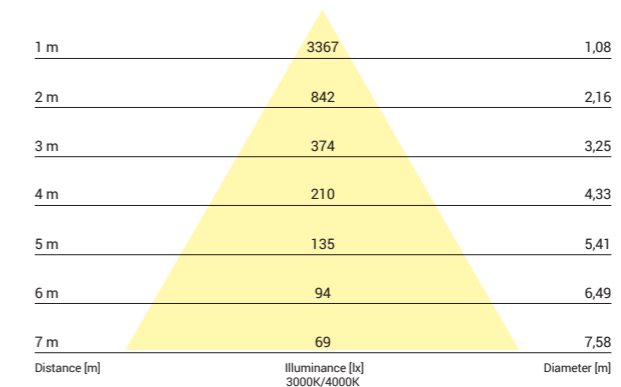

CL IOS LED 30W

LUMINOUS INTENSITY DISTRIBUTION DIAGRAM

Luminous intensity [cd]
C0-C180 — 8500
C90-C270 — 1700

Beam cone diagram
Beam angle 36°

8727, 8728, 8730, 8731, 30W, 3000K, 4000K, beam angle 36°

LUMINOUS INTENSITY DISTRIBUTION DIAGRAM

Luminous intensity [cd]
C0-C180 — 3300
C90-C270 — 1650

Beam cone diagram
Beam angle 60°

8732, 8733, 8734, 8735, 30W, 3000K, 4000K, beam angle 60°

CL IOS LED 30W, 36°

aluminium / aluminum / алюминий

- 8731 ○ WH - 3000K
- 8728 ● BL - 3000K
- 8730 ○ WH - 4000K
- 8727 ● BL - 4000K

CL IOS LED 30W, 60°

aluminium / aluminum / алюминий

- 8735 ○ WH - 3000K
- 8733 ● BL - 3000K
- 8734 ○ WH - 4000K
- 8732 ● BL - 4000K

Item No.	POWER	COLOUR TEMP.	LUMEN	BEAM ANGLE	CRI	IP	LED BRAND	DRIVER BRAND	LIFETIME	WARRANTY
8735	30W	3000K	2700	60°	≥90	20	BRIGHTLUX	OSRAM	50000h	5 YEARS
8734	30W	4000K	2700	60°	≥90	20	BRIGHTLUX	OSRAM	50000h	5 YEARS
8733	30W	3000K	2700	60°	≥90	20	BRIGHTLUX	OSRAM	50000h	5 YEARS
8732	30W	4000K	2700	60°	≥90	20	BRIGHTLUX	OSRAM	50000h	5 YEARS
8731	30W	3000K	2700	36°	≥90	20	BRIGHTLUX	OSRAM	50000h	5 YEARS
8730	30W	4000K	2700	36°	≥90	20	BRIGHTLUX	OSRAM	50000h	5 YEARS
8728	30W	3000K	2700	36°	≥90	20	BRIGHTLUX	OSRAM	50000h	5 YEARS
8727	30W	4000K	2700	36°	≥90	20	BRIGHTLUX	OSRAM	50000h	5 YEARS