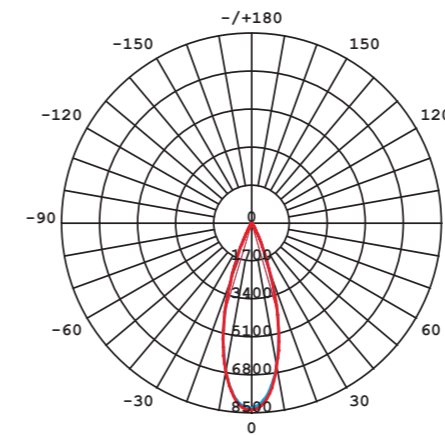

CL IOS LED 30W

LUMINOUS INTENSITY DISTRIBUTION DIAGRAM

Luminous intensity [cd]
C0-C180 — 8500
C90-C270 — 1700

Beam cone diagram
Beam angle 36°

8727, 8728, 8730, 8731, 30W, 3000K, 4000K, beam angle 36°

LUMINOUS INTENSITY DISTRIBUTION DIAGRAM

Luminous intensity [cd]
C0-C180 — 3300
C90-C270 — 1650

Beam cone diagram
Beam angle 60°

8732, 8733, 8734, 8735, 30W, 3000K, 4000K, beam angle 60°

CL IOS LED 30W, 36°

aluminium / aluminum / алюминий

- 8731 ○ WH - 3000K
- 8728 ● BL - 3000K
- 8730 ○ WH - 4000K
- 8727 ● BL - 4000K

CL IOS LED 30W, 60°

aluminium / aluminum / алюминий

- 8735 ○ WH - 3000K
- 8733 ● BL - 3000K
- 8734 ○ WH - 4000K
- 8732 ● BL - 4000K

Item No.	POWER	COLOUR TEMP.	LUMEN	BEAM ANGLE	CRI	IP	LED BRAND	DRIVER BRAND	LIFETIME	WARRANTY
8735	30W	3000K	2700	60°	≥90	20	BRIGHTLUX	OSRAM	50000h	5 YEARS
8734	30W	4000K	2700	60°	≥90	20	BRIGHTLUX	OSRAM	50000h	5 YEARS
8733	30W	3000K	2700	60°	≥90	20	BRIGHTLUX	OSRAM	50000h	5 YEARS
8732	30W	4000K	2700	60°	≥90	20	BRIGHTLUX	OSRAM	50000h	5 YEARS
8731	30W	3000K	2700	36°	≥90	20	BRIGHTLUX	OSRAM	50000h	5 YEARS
8730	30W	4000K	2700	36°	≥90	20	BRIGHTLUX	OSRAM	50000h	5 YEARS
8728	30W	3000K	2700	36°	≥90	20	BRIGHTLUX	OSRAM	50000h	5 YEARS
8727	30W	4000K	2700	36°	≥90	20	BRIGHTLUX	OSRAM	50000h	5 YEARS