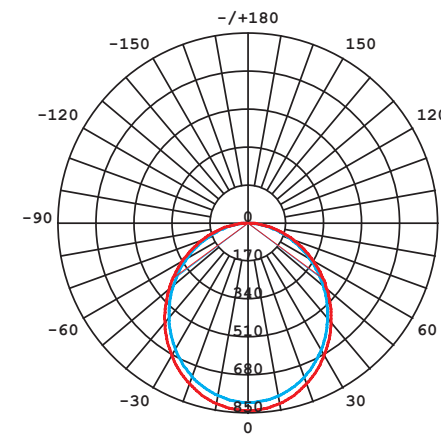

# CL KOS LED 24W

cut out  $\varnothing$  200 mm

# CL KOS LED 24W

PC / PC / PC

8775  WH - 3000K

8774  WH - 4000K

Item No.	POWER	COLOUR TEMP.	LUMEN	BEAM ANGLE	CRI	IP	LED BRAND	DRIVER BRAND	LIFETIME	WARRANTY
8775	24W	3000K	2200	100°	≥80	44	SANAN	DRIVER ON BOARD	50000h	5 YEARS
8774	24W	4000K	2200	100°	≥80	44	SANAN	DRIVER ON BOARD	50000h	5 YEARS

LUMINOUS INTENSITY DISTRIBUTION DIAGRAM

Luminous intensity [cd]  
C0-C180 —  
C90-C270 —

Beam cone diagram  
Beam angle 100°

8775, 24W, 3000K, beam angle 100°

LUMINOUS INTENSITY DISTRIBUTION DIAGRAM

Luminous intensity [cd]  
C0-C180 —  
C90-C270 —

Beam cone diagram  
Beam angle 100°

8774, 24W, 4000K, beam angle 100°