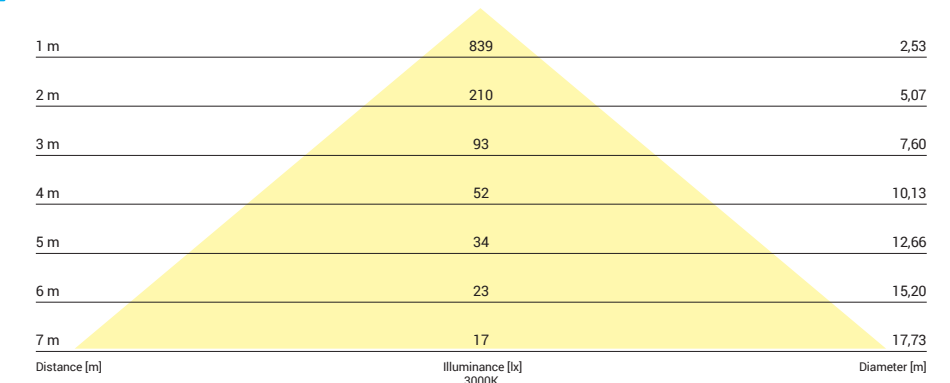

# CL KOS LED 24W

cut out  $\varnothing$  200 mm

# CL KOS LED 24W

PC / PC / PC

8775  WH - 3000K

8774  WH - 4000K

Item No.	POWER	COLOUR TEMP.	LUMEN	BEAM ANGLE	CRI	IP	LED BRAND	DRIVER BRAND	LIFETIME	WARRANTY
8775	24W	3000K	2200	100°	≥80	44	SANAN	DRIVER ON BOARD	50000h	5 YEARS
8774	24W	4000K	2200	100°	≥80	44	SANAN	DRIVER ON BOARD	50000h	5 YEARS

LUMINOUS INTENSITY DISTRIBUTION DIAGRAM

Luminous intensity [cd]  
C0-C180 —  
C90-C270 —

Beam cone diagram  
Beam angle 100°

8775, 24W, 3000K, beam angle 100°

LUMINOUS INTENSITY DISTRIBUTION DIAGRAM

Luminous intensity [cd]  
C0-C180 —  
C90-C270 —

Beam cone diagram  
Beam angle 100°

8774, 24W, 4000K, beam angle 100°