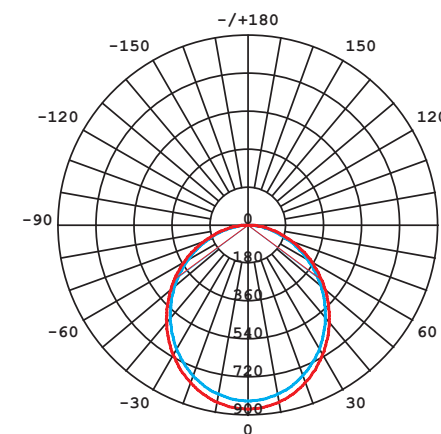

LUMINOUS INTENSITY DISTRIBUTION DIAGRAM

Luminous intensity [cd]  
C0-C180 —  
C90-C270 —

Beam cone diagram  
Beam angle 100°

8775, 24W, 3000K, beam angle 100°

LUMINOUS INTENSITY DISTRIBUTION DIAGRAM

Luminous intensity [cd]  
C0-C180 —  
C90-C270 —

Beam cone diagram  
Beam angle 100°

8774, 24W, 4000K, beam angle 100°