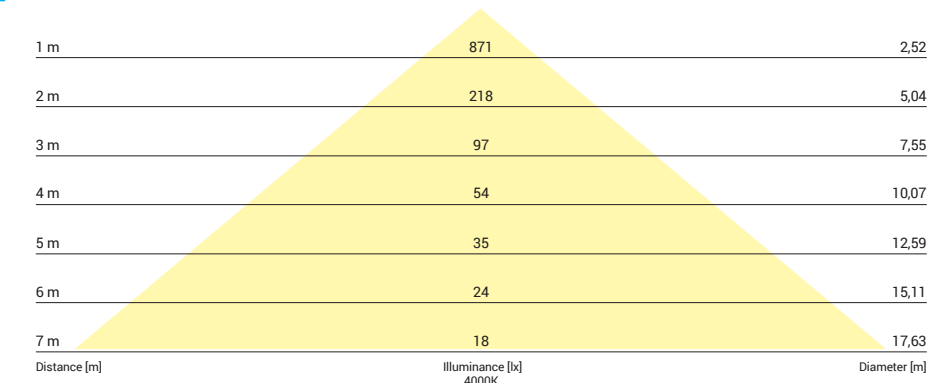

LUMINOUS INTENSITY DISTRIBUTION DIAGRAM

Luminous intensity [cd]  
C0-C180 —  
C90-C270 —

Beam cone diagram  
Beam angle 100°

8775, 24W, 3000K, beam angle 100°

LUMINOUS INTENSITY DISTRIBUTION DIAGRAM

Luminous intensity [cd]  
C0-C180 —  
C90-C270 —

Beam cone diagram  
Beam angle 100°

8774, 24W, 4000K, beam angle 100°