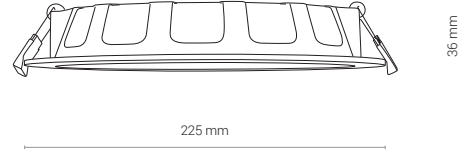

# CL KOS LED 24W

cut out  $\varnothing$  200 mm