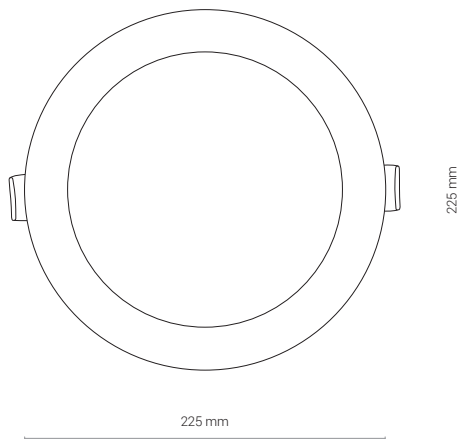

# CL KOS LED 24W

cut out  $\varnothing$  200 mm

# CL KOS LED 24W

PC / PC / PC

8775  WH - 3000K

8774  WH - 4000K

Item No.	POWER	COLOUR TEMP.	LUMEN	BEAM ANGLE	CRI	IP	LED BRAND	DRIVER BRAND	LIFETIME	WARRANTY
8775	24W	3000K	2200	100°	≥80	44	SANAN	DRIVER ON BOARD	50000h	5 YEARS
8774	24W	4000K	2200	100°	≥80	44	SANAN	DRIVER ON BOARD	50000h	5 YEARS

LUMINOUS INTENSITY DISTRIBUTION DIAGRAM

Luminous intensity [cd]  
C0-C180 —  
C90-C270 —

Beam cone diagram  
Beam angle 100°

8775, 24W, 3000K, beam angle 100°

LUMINOUS INTENSITY DISTRIBUTION DIAGRAM

Luminous intensity [cd]  
C0-C180 —  
C90-C270 —

Beam cone diagram  
Beam angle 100°

8774, 24W, 4000K, beam angle 100°