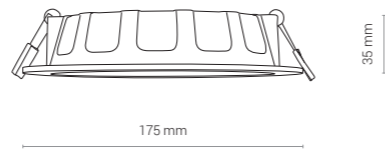

# CL KOS LED 16W

cut out ø 150 mm

LUMINOUS INTENSITY DISTRIBUTION DIAGRAM

Luminous intensity [cd]  
C0-C180 — (red line)  
C90-C270 — (blue line)

Beam cone diagram  
Beam angle 100°

8777, 16W, 3000K, beam angle 100°

LUMINOUS INTENSITY DISTRIBUTION DIAGRAM

Luminous intensity [cd]  
C0-C180 — (red line)  
C90-C270 — (blue line)

Beam cone diagram  
Beam angle 100°

8776, 16W, 4000K, beam angle 100°