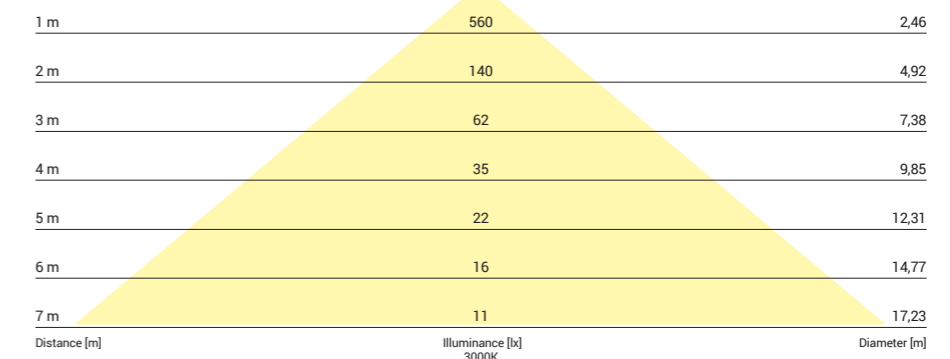

# CL KOS LED 16W

cut out ø 150 mm

LUMINOUS INTENSITY DISTRIBUTION DIAGRAM

Luminous intensity [cd]  
C0-C180 — (red line)  
C90-C270 — (blue line)

Beam cone diagram  
Beam angle 100°

8777, 16W, 3000K, beam angle 100°

LUMINOUS INTENSITY DISTRIBUTION DIAGRAM

Luminous intensity [cd]  
C0-C180 — (red line)  
C90-C270 — (blue line)

Beam cone diagram  
Beam angle 100°

8776, 16W, 4000K, beam angle 100°

# CL KOS LED 16W

PC / PC / PC

8777 ○ WH - 3000K

8776 ○ WH - 4000K

Item No.	POWER	COLOUR TEMP.	LUMEN	BEAM ANGLE	CRI	IP	LED BRAND	DRIVER BRAND	LIFETIME	WARRANTY
8777	16W	3000K	1450	100°	≥80	44	SANAN	DRIVER ON BOARD	50000h	5 YEARS
8776	16W	4000K	1450	100°	≥80	44	SANAN	DRIVER ON BOARD	50000h	5 YEARS