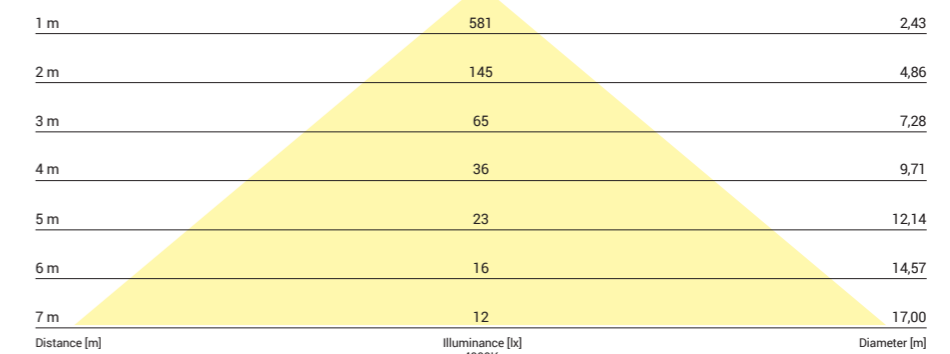

# CL KOS LED 16W

cut out ø 150 mm

LUMINOUS INTENSITY DISTRIBUTION DIAGRAM

Luminous intensity [cd]  
C0-C180 — (red line)  
C90-C270 — (blue line)

Beam cone diagram  
Beam angle 100°

8777, 16W, 3000K, beam angle 100°

LUMINOUS INTENSITY DISTRIBUTION DIAGRAM

Luminous intensity [cd]  
C0-C180 — (red line)  
C90-C270 — (blue line)

Beam cone diagram  
Beam angle 100°

8776, 16W, 4000K, beam angle 100°

# CL KOS LED 16W

PC / PC / PC

8777 ○ WH - 3000K

8776 ○ WH - 4000K

Item No.	POWER	COLOUR TEMP.	LUMEN	BEAM ANGLE	CRI	IP	LED BRAND	DRIVER BRAND	LIFETIME	WARRANTY
8777	16W	3000K	1450	100°	≥80	44	SANAN	DRIVER ON BOARD	50000h	5 YEARS
8776	16W	4000K	1450	100°	≥80	44	SANAN	DRIVER ON BOARD	50000h	5 YEARS