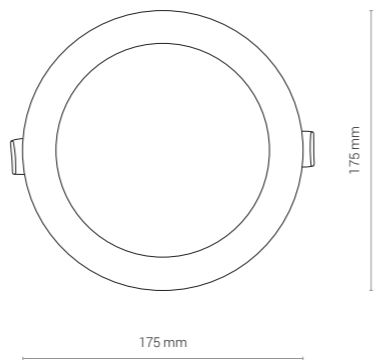

# CL KOS LED 16W

cut out ø 150 mm

LUMINOUS INTENSITY DISTRIBUTION DIAGRAM

Luminous intensity [cd]  
C0-C180 — (red line)  
C90-C270 — (blue line)

Beam cone diagram  
Beam angle 100°

8777, 16W, 3000K, beam angle 100°

LUMINOUS INTENSITY DISTRIBUTION DIAGRAM

Luminous intensity [cd]  
C0-C180 — (red line)  
C90-C270 — (blue line)

Beam cone diagram  
Beam angle 100°

8776, 16W, 4000K, beam angle 100°

# CL KOS LED 16W

PC / PC / PC

8777 ○ WH - 3000K

8776 ○ WH - 4000K

Item No.	POWER	COLOUR TEMP.	LUMEN	BEAM ANGLE	CRI	IP	LED BRAND	DRIVER BRAND	LIFETIME	WARRANTY
8777	16W	3000K	1450	100°	≥80	44	SANAN	DRIVER ON BOARD	50000h	5 YEARS
8776	16W	4000K	1450	100°	≥80	44	SANAN	DRIVER ON BOARD	50000h	5 YEARS