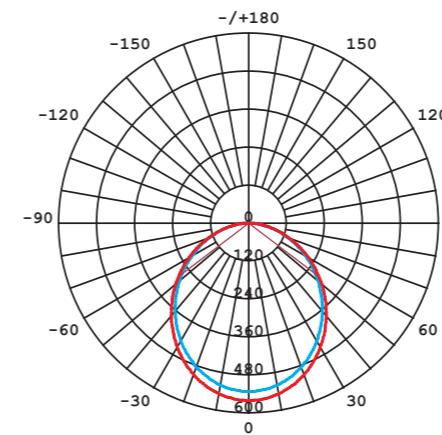

# CL KOS LED 16W

cut out ø 150 mm

LUMINOUS INTENSITY DISTRIBUTION DIAGRAM

Luminous intensity [cd]  
C0-C180 — (red line)  
C90-C270 — (blue line)

Beam cone diagram  
Beam angle 100°

8777, 16W, 3000K, beam angle 100°

LUMINOUS INTENSITY DISTRIBUTION DIAGRAM

Luminous intensity [cd]  
C0-C180 — (red line)  
C90-C270 — (blue line)

Beam cone diagram  
Beam angle 100°

8776, 16W, 4000K, beam angle 100°

# CL KOS LED 16W

PC / PC / PC

8777 ○ WH - 3000K

8776 ○ WH - 4000K

Item No.	POWER	COLOUR TEMP.	LUMEN	BEAM ANGLE	CRI	IP	LED BRAND	DRIVER BRAND	LIFETIME	WARRANTY
8777	16W	3000K	1450	100°	≥80	44	SANAN	DRIVER ON BOARD	50000h	5 YEARS
8776	16W	4000K	1450	100°	≥80	44	SANAN	DRIVER ON BOARD	50000h	5 YEARS