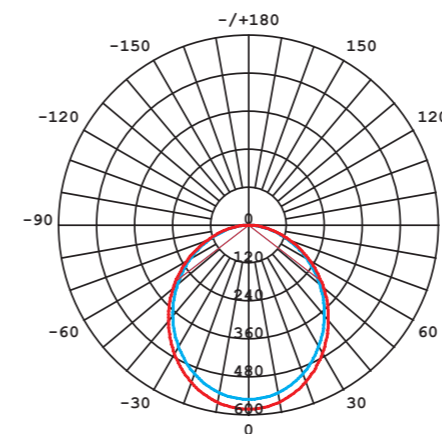

# CL KOS LED 16W

cut out ø 150 mm

LUMINOUS INTENSITY DISTRIBUTION DIAGRAM

Luminous intensity [cd]  
C0-C180 — (red line)  
C90-C270 — (blue line)

Beam cone diagram  
Beam angle 100°

8777, 16W, 3000K, beam angle 100°

LUMINOUS INTENSITY DISTRIBUTION DIAGRAM

Luminous intensity [cd]  
C0-C180 — (red line)  
C90-C270 — (blue line)

Beam cone diagram  
Beam angle 100°

8776, 16W, 4000K, beam angle 100°

# CL KOS LED 16W

PC / PC / PC

8777 ○ WH - 3000K

8776 ○ WH - 4000K

Item No.	POWER	COLOUR TEMP.	LUMEN	BEAM ANGLE	CRI	IP	LED BRAND	DRIVER BRAND	LIFETIME	WARRANTY
8777	16W	3000K	1450	100°	≥80	44	SANAN	DRIVER ON BOARD	50000h	5 YEARS
8776	16W	4000K	1450	100°	≥80	44	SANAN	DRIVER ON BOARD	50000h	5 YEARS