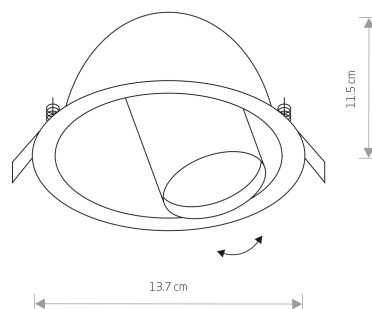

LUMINAIRE MODEL

**DOT
9378**CATALOGUE GROUP
COUNTRY OF ORIGIN**KATALOG 2022
MADE IN POLAND**

LIGHT SOURCE **GU10**
 LIGHT SOURCES TYPE **Replaceable**
 MAXIMUM WATTAGE **10W only LED**
 LAMP INCLUDES SOURCE OF LIGHT **No**
 NUMBER OF LIGHT SOURCES **1**
 IP **IP20**
Interior use

PACKAGE DIMENSIONS (L/W/H) **13.5cm/13.5cm/14.5cm**

NET/GROSS WEIGHT **0.45kg/0.54kg**

ASSEMBLY METHOD **Recessed assembly**

LEADING/SUPPLEMENTARY COLOR **White**

MATERIALS **Painted steel**

STYLE **Modern**

ELECTRICAL SECURITY CLASS **I**

POWER SUPPLY **~220-230V/50/60Hz**

DIMENSIONS

CUT OUT

HOLE SHAPE

Round

HOLE DIMENSIONS

fi.12.9cm