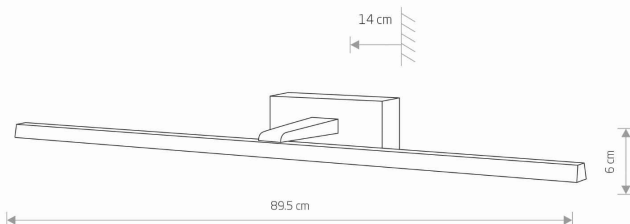

LUMINAIRE MODEL

**VAN GOGH LED L  
9174**CATALOGUE GROUP  
COUNTRY OF ORIGIN**KATALOG 2022  
MADE IN P.R.C.**

LIGHT SOURCE	<b>LED</b>
LIGHT SOURCES TYPE	<b>Integrated</b>
MAXIMUM WATTAGE	<b>18W</b>
LAMP INCLUDES SOURCE OF LIGHT	<b>Yes</b>
NUMBER OF LIGHT SOURCES	<b>1</b>
IP	<b>IP44</b>
	<b>Interior use</b>
LIFETIME	<b>30000h</b>

THIS PRODUCT 9174 CONTAINS A LIGHT SOURCE  
7894 OF ENERGY EFFICIENCY CLASS: E

PACKAGE DIMENSIONS  
(L/W/H)**90,5cm/15cm/7cm**

NET/GROSS WEIGHT

**0,4kg/0,61kg**

ASSEMBLY METHOD

**Direct assembly**

LEADING/SUPPLEMENTARY COLOR

**Black**

MATERIALS

**Painted aluminum, Plastic PC**

STYLE

**Modern**

ELECTRICAL SECURITY CLASS

**I**

POWER SUPPLY

**~220-230V/50/60Hz**

DIMENSIONS

5 9 0 3 1 3 9 9 1 7 4 9 0

Item No.	POWER	COLOR TEMP	LUMEN	BEAM ANGLE	CRI	IP	LED BRAND	DRIVER BRAND	LIFETIME	WARRANTY
9174	18W	3000K	650lm	120°	≥ 80	IP44	—	—	30000h	—