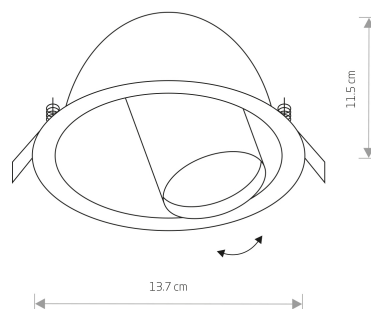

LUMINAIRE MODEL	DOT 8826	CATALOGUE GROUP	KATALOG 2022
		COUNTRY OF ORIGIN	MADE IN POLAND
LIGHT SOURCE	GU10		
LIGHT SOURCES TYPE	Replaceable		
MAXIMUM WATTAGE	10W only LED		
LAMP INCLUDES SOURCE OF LIGHT	No		
NUMBER OF LIGHT SOURCES	1		
IP	IP20		
	Interior use		
			
PACKAGE DIMENSIONS (L/W/H)	13.5cm/13.5cm/14.5cm		
NET/GROSS WEIGHT	0.45kg/0.54kg		
ASSEMBLY METHOD	Recessed assembly		
LEADING/SUPPLEMENTARY COLOR	Black		
MATERIALS	Painted steel		
STYLE	Modern		
ELECTRICAL SECURITY CLASS	I	DIMENSIONS	
POWER SUPPLY	~220-230V/50/60Hz		

**CUT OUT**

HOLE SHAPE	Round
HOLE DIMENSIONS	fi.12.9cm