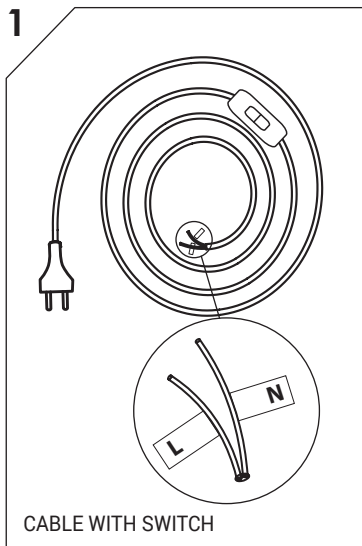

WARNING! THIS CABLE IS DESIGNED TO WORK ONLY WITH CAMELEON CANOPY A 8565 | 8563 AND CAMELEON SHADES.
THE FIXTURE MAY ONLY BE INSTALLED AND CONNECTED BY PERSONS QUALIFIED FOR WORK WITH ELECTRICAL EQUIPMENT.