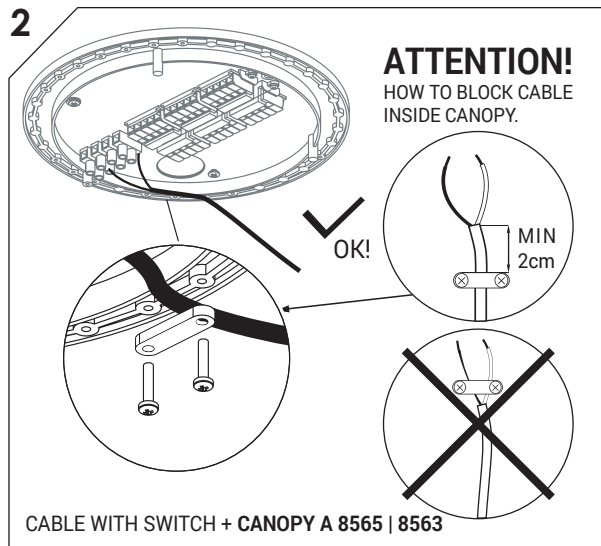

WARNING! THIS CABLE IS DESIGNED TO WORK ONLY WITH CAMELEON CANOPY A 8565 | 8563 AND CAMELEON SHADES.
THE FIXTURE MAY ONLY BE INSTALLED AND CONNECTED BY PERSONS QUALIFIED FOR WORK WITH ELECTRICAL EQUIPMENT.