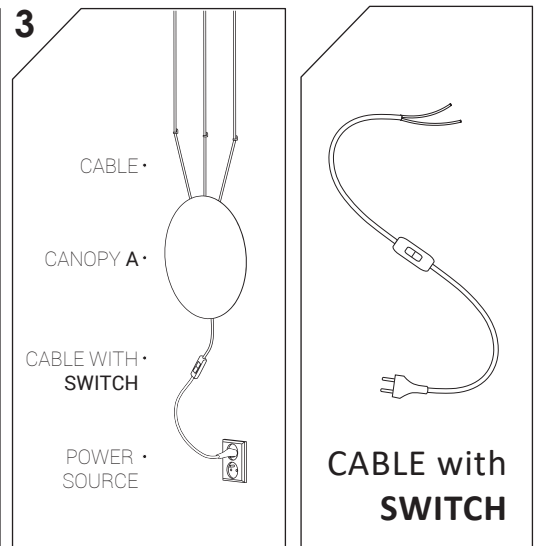

WARNING! THIS CABLE IS DESIGNED TO WORK ONLY WITH CAMELEON CANOPY A 8565 | 8563 AND CAMELEON SHADES.
THE FIXTURE MAY ONLY BE INSTALLED AND CONNECTED BY PERSONS QUALIFIED FOR WORK WITH ELECTRICAL EQUIPMENT.