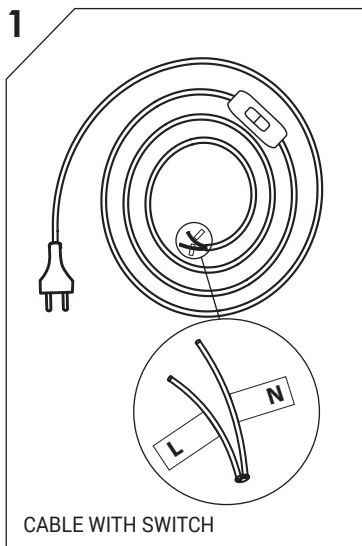

WARNING! THIS CABLE IS DESIGNED TO WORK ONLY WITH CAMELEON CANOPY A 8565 | 8563 AND CAMELEON SHADES.
THE FIXTURE MAY ONLY BE INSTALLED AND CONNECTED BY PERSONS QUALIFIED FOR WORK WITH ELECTRICAL EQUIPMENT.