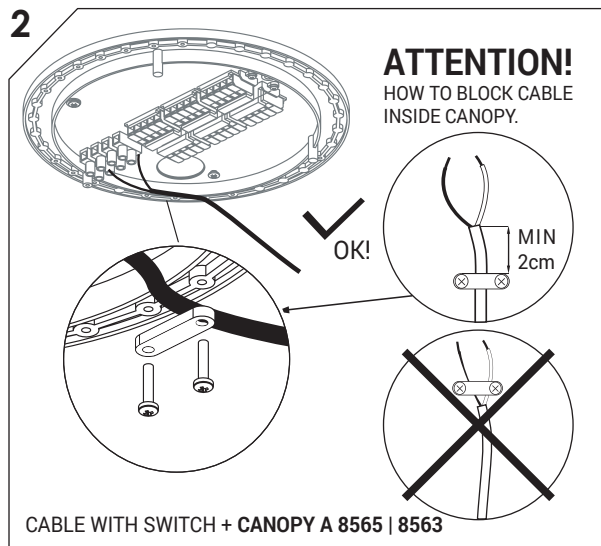

WARNING! THIS CABLE IS DESIGNED TO WORK ONLY WITH CAMELEON CANOPY A 8565 | 8563 AND CAMELEON SHADES.
THE FIXTURE MAY ONLY BE INSTALLED AND CONNECTED BY PERSONS QUALIFIED FOR WORK WITH ELECTRICAL EQUIPMENT.