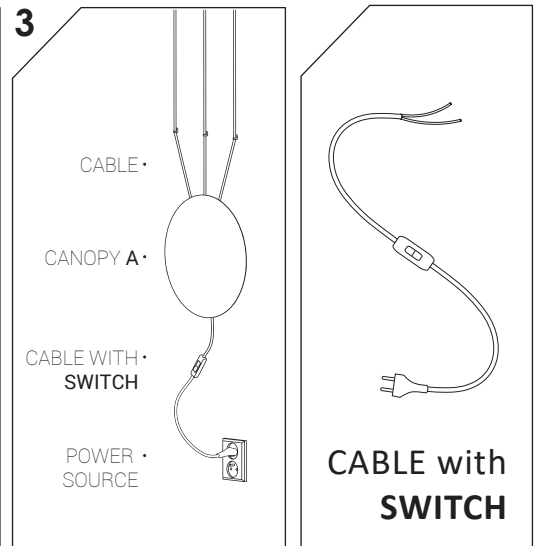

WARNING! THIS CABLE IS DESIGNED TO WORK ONLY WITH CAMELEON CANOPY A 8565 | 8563 AND CAMELEON SHADES.
THE FIXTURE MAY ONLY BE INSTALLED AND CONNECTED BY PERSONS QUALIFIED FOR WORK WITH ELECTRICAL EQUIPMENT.