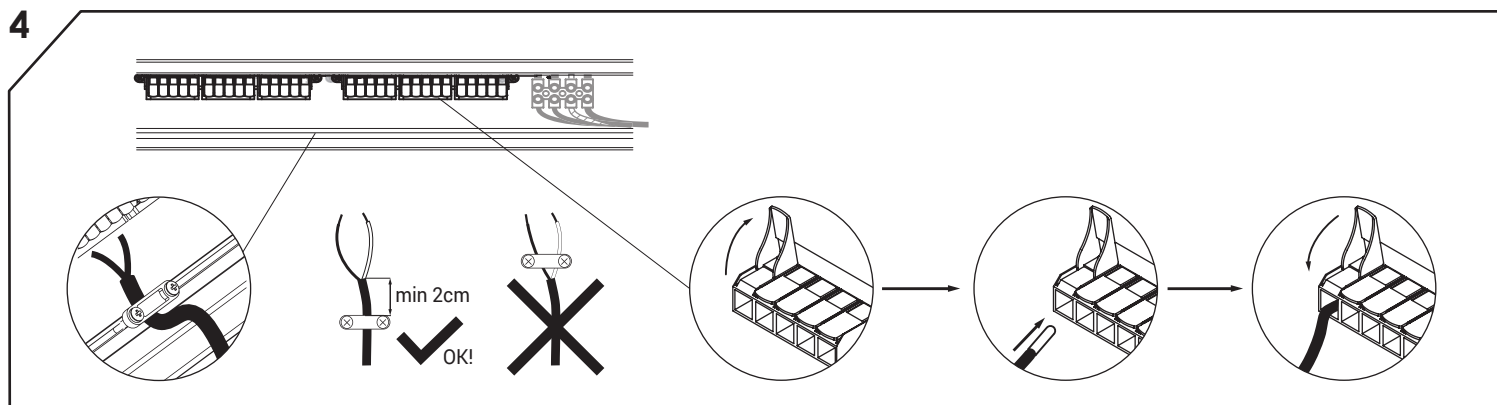

WARNING! THIS CANOPY IS DESIGNED TO WORK ONLY WITH CAMELEON CABLES AND CAMELEON SHADES.
THE FIXTURE MAY ONLY BE INSTALLED AND CONNECTED BY PERSONS QUALIFIED FOR WORK WITH ELECTRICAL EQUIPMENT.

Icons: Worker, Screws, Drill, Screws x4, Power OFF symbol.

CANOPY D

□ 8553 | 8552

MAX 12

MAX 8+4