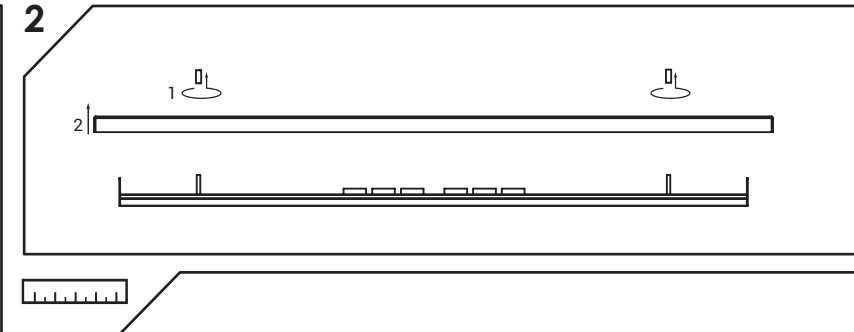

WARNING! THIS CANOPY IS DESIGNED TO WORK ONLY WITH CAMELEON CABLES AND CAMELEON SHADES.
THE FIXTURE MAY ONLY BE INSTALLED AND CONNECTED BY PERSONS QUALIFIED FOR WORK WITH ELECTRICAL EQUIPMENT.

Icons: Worker, Screws, Drill, Screws x4, Power OFF symbol.

CANOPY D

□ 8553 | 8552

MAX 12

MAX 8+4