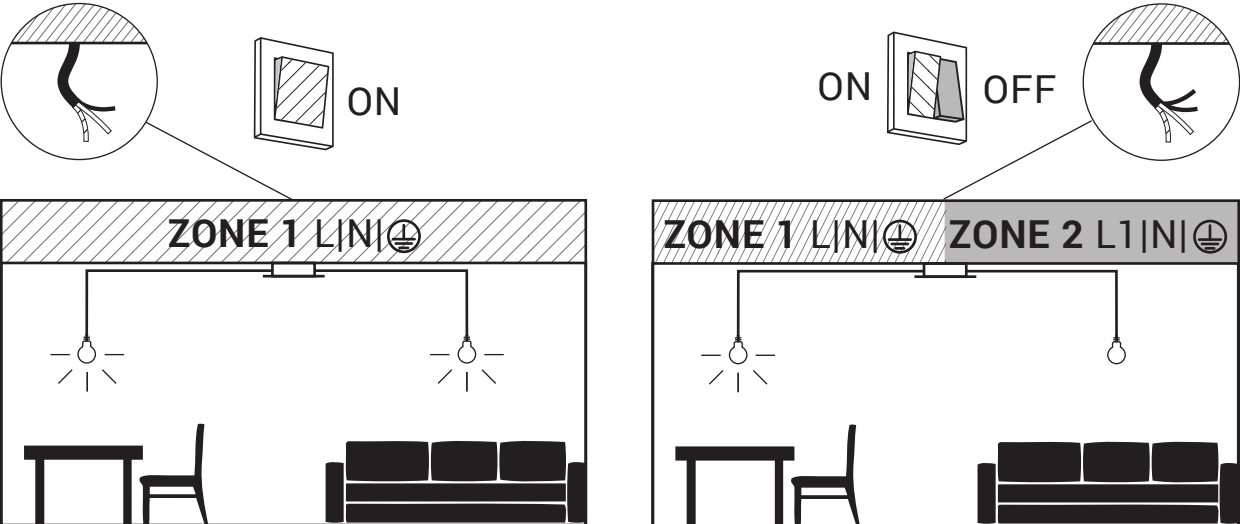

WARNING! THIS CANOPY IS DESIGNED TO WORK ONLY WITH CAMELEON CABLES AND CAMELEON SHADES.
THE FIXTURE MAY ONLY BE INSTALLED AND CONNECTED BY PERSONS QUALIFIED FOR WORK WITH ELECTRICAL EQUIPMENT.

Icons: Worker, Screws, Drill, Screws x4, Power OFF symbol.

CANOPY D

□ 8553 | 8552

MAX 12

MAX 8+4