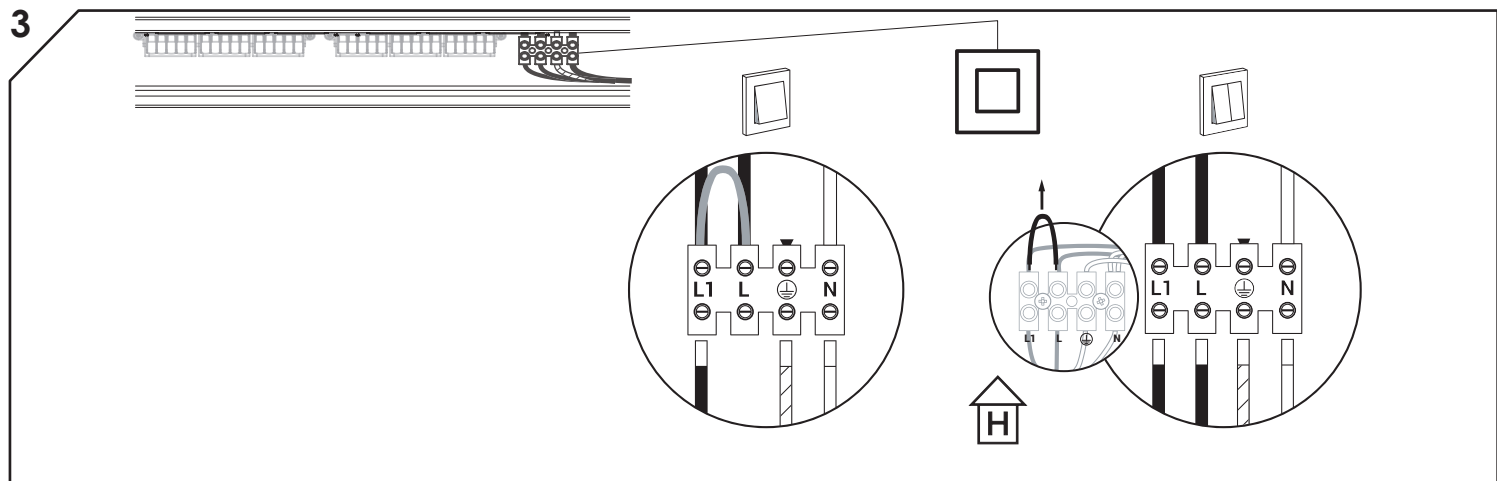

WARNING! THIS CANOPY IS DESIGNED TO WORK ONLY WITH CAMELEON CABLES AND CAMELEON SHADES.
THE FIXTURE MAY ONLY BE INSTALLED AND CONNECTED BY PERSONS QUALIFIED FOR WORK WITH ELECTRICAL EQUIPMENT.

Icons: Worker, Screws, Drill, Screws x4, Power OFF symbol.

CANOPY D

□ 8553 | 8552

MAX 12

MAX 8+4