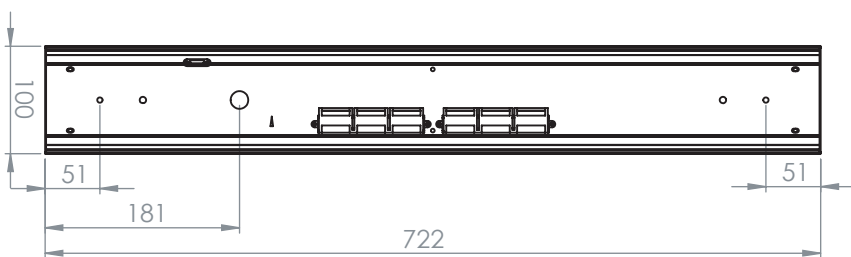

WARNING! THIS CANOPY IS DESIGNED TO WORK ONLY WITH CAMELEON CABLES AND CAMELEON SHADES.
THE FIXTURE MAY ONLY BE INSTALLED AND CONNECTED BY PERSONS QUALIFIED FOR WORK WITH ELECTRICAL EQUIPMENT.

Icons: Worker, Screws, Drill, Screws x4, Power OFF symbol.

CANOPY D

□ 8553 | 8552

MAX 12

MAX 8+4