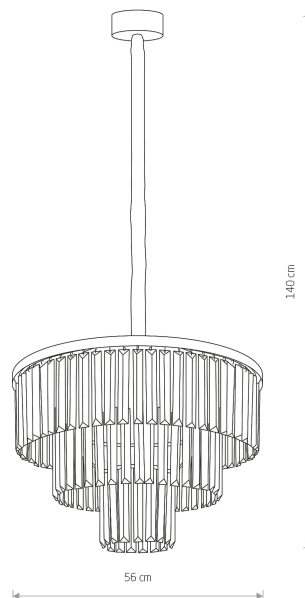

LUMINAIRE MODEL

**CRISTAL M
7617**CATALOGUE GROUP
COUNTRY OF ORIGIN**KATALOG 2022
MADE IN POLAND**

LIGHT SOURCE **E14**
 LIGHT SOURCES TYPE **Replaceable**
 MAXIMUM WATTAGE **40W**
 LAMP INCLUDES SOURCE OF LIGHT **No**
 NUMBER OF LIGHT SOURCES **9**
 IP **IP20**
 PRZEZNACZENIE **Wewnętrzna**

PACKAGE DIMENSIONS (L/W/H) **57cm/57cm/30cm**

WEIGHT NETTO/BR **8kg/10,82kg**

ASSEMBLY METHOD **Direct assembly**

LEADING/SUPPLEMENTARY COLOR **Transparent, Silver**

MATERIALS **Crystal, Painted steel**

STYLE **Glamour**

ELECTRICAL SECURITY CLASS **I**

POWER SUPPLY **220-230V/50/60Hz**

DIMENSIONS

5 903139761796

Nowodvorski
LIGHTING

CATALOGUE CARD

LUMINAIRE MODEL

CRISTAL M
7617