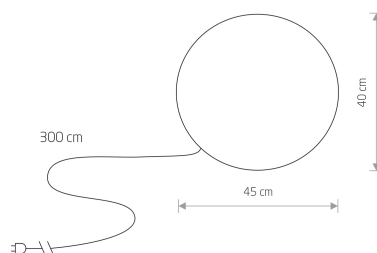

LUMINAIRE MODEL

**CUMULUS M  
6977**CATALOGUE GROUP  
COUNTRY OF ORIGIN**KATALOG 2022  
MADE IN POLAND**

LIGHT SOURCE	<b>E27</b>
LIGHT SOURCES TYPE	<b>Replaceable</b>
MAXIMUM WATTAGE	<b>1x60W</b>
LAMP INCLUDES SOURCE OF LIGHT	<b>No</b>
NUMBER OF LIGHT SOURCES	<b>1</b>
IP	<b>IP44</b>
	<b>Exterior use</b>

PACKAGE DIMENSIONS (L/W/H) **46cm/46cm/42cm**NET/GROSS WEIGHT **2kg/2,2kg**ASSEMBLY METHOD **Free-standing/Pin for  
ground/Sheet metal for hard  
base**LEADING/SUPPLEMENTARY COLOR **White**MATERIALS **Plastic PE**STYLE **Modern**ELECTRICAL SECURITY CLASS **II**POWER SUPPLY **~220-230V/50/60Hz**

DIMENSIONS

5 903139697798