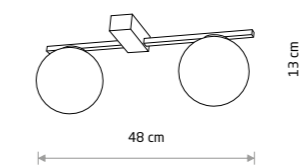

PIK

painting aluminum, glass

10300

2xG9, max 12W only LED