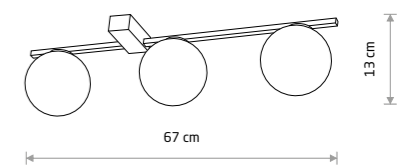

painting aluminum, glass

10299

1xG9, max 12W only LED

PIK

painting aluminum, glass

10300

2xG9, max 12W only LED

PIK