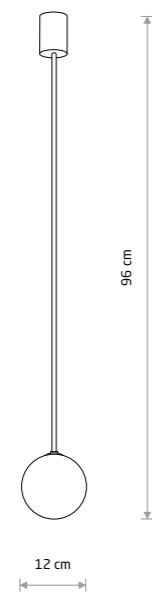

KIER L 10308

KIER M 10307

KIER M

painting steel, glass

10307 10306

1xG9, max 12W only LED

KIER S

painting steel, glass

10302 10623

1xG9, max 12W

KIER L

painting steel, glass

10310 10308

1xG9, max 12W only LED

PIK 10301

PIK

painting aluminum, glass

10299

1xG9, max 12W only LED

PIK

painting aluminum, glass

10300

2xG9, max 12W only LED

PIK

painting aluminum, glass

10301

3xG9, max 12W only LED