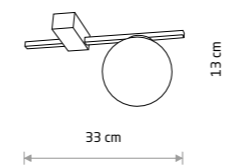

10302 10623

1xG9, max 12W

KIER L

painting steel, glass

10310 10308

1xG9, max 12W only LED

PIK 10301

PIK