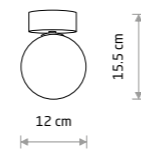

KIER L 10308

KIER M 10307

KIER M

painting steel, glass

10307 10306

1xG9, max 12W only LED

KIER S

painting steel, glass