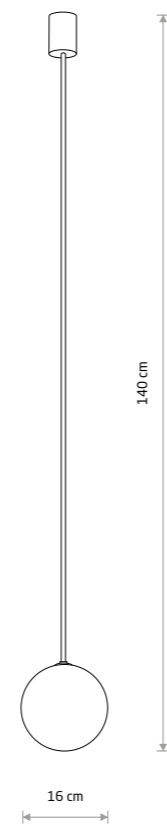

KIER L 10308

KIER M 10307

KIER M

painting steel, glass

10307 10306

1xG9, max 12W only LED

KIER S

painting steel, glass

10302 10623

1xG9, max 12W

KIER L

painting steel, glass

10310 10308

1xG9, max 12W only LED

PIK 10301

PIK

painting aluminum, glass

10299

1xG9, max 12W only LED

PIK

painting aluminum, glass

10300

2xG9, max 12W only LED

PIK

painting aluminum, glass

10301

3xG9, max 12W only LED