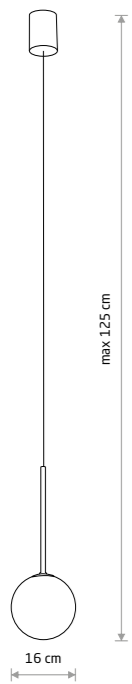

KARO 10304

KARO
painted steel, glass
10304
3xG9, max 1.2W only LED

KARO 10934

KARO
painted steel, glass
10934
8xG9, max 1.2W only LED

KARO
painted steel, glass
10305
1xG9, max 1.2W only LED

KARO
painted steel, glass
10303
5xG9, max 1.2W only LED