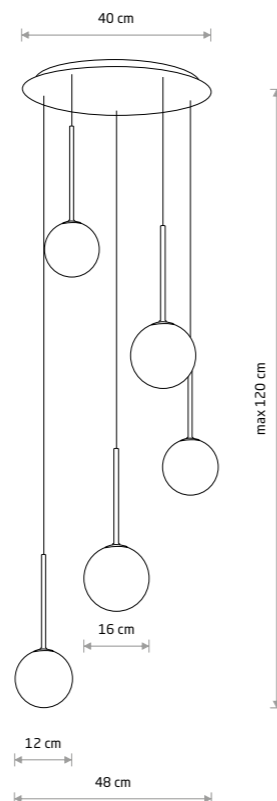

KARO 10304

KARO
painted steel, glass
10304
3xG9, max 1.2W only LED

KARO 10934

KARO
painted steel, glass
10934
8xG9, max 1.2W only LED

KARO
painted steel, glass
10305
1xG9, max 1.2W only LED

KARO
painted steel, glass
10303
5xG9, max 1.2W only LED