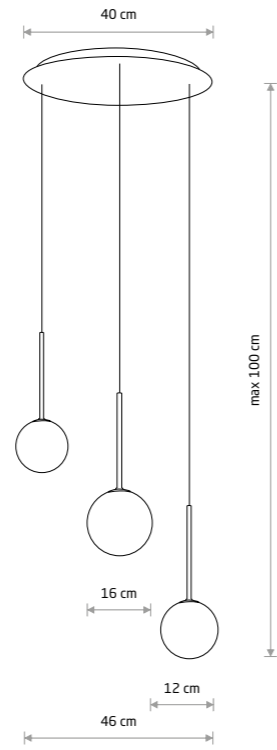

KARO 10304

KARO
painted steel, glass
10304
3xG9, max 1.2W only LED

KARO 10934

KARO
painted steel, glass
10934
8xG9, max 1.2W only LED

KARO
painted steel, glass
10305
1xG9, max 1.2W only LED

KARO
painted steel, glass
10303
5xG9, max 1.2W only LED