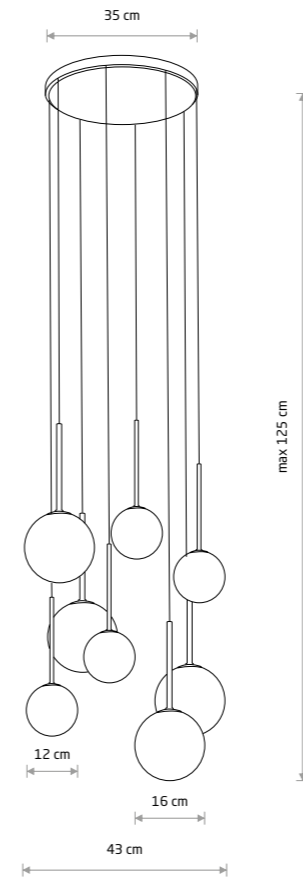

KARO 10304

KARO
painted steel, glass
10304
3xG9, max 1.2W only LED

KARO 10934

KARO
painted steel, glass
10934
8xG9, max 1.2W only LED

KARO
painted steel, glass
10305
1xG9, max 1.2W only LED

KARO
painted steel, glass
10303
5xG9, max 1.2W only LED