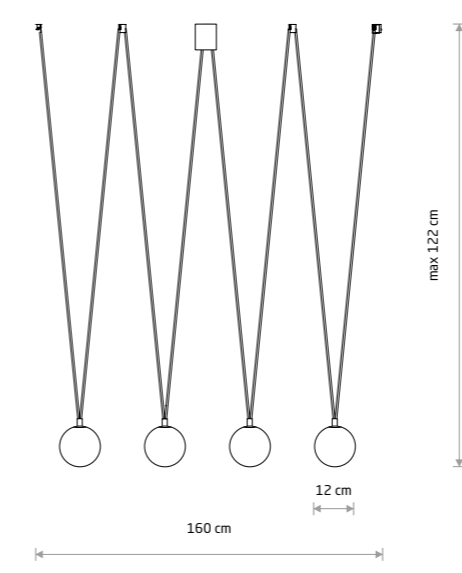

SLING IV 10354

SLING V 10355

SLING IV
glass, painted steel

- 10354
- 4xG9, max 12W only LED

SLING V
glass, painted steel

- 10355
- 5xG9, max 12W only LED