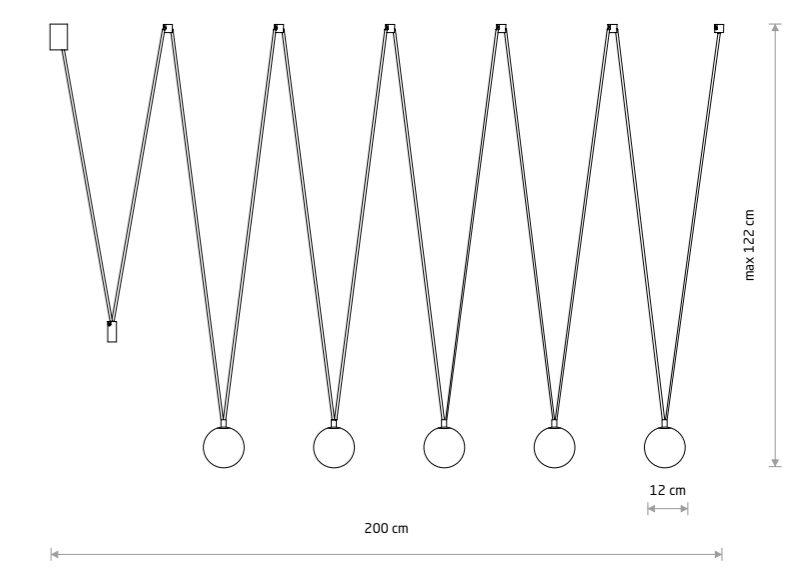

SLING IV 10354

SLING V 10355

SLING IV
glass, painted steel

- 10354
- 4xG9, max 12W only LED

SLING V
glass, painted steel

- 10355
- 5xG9, max 12W only LED