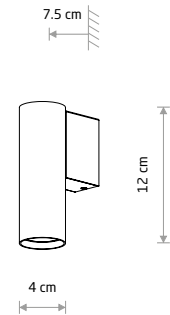

FOURTY WALL S 10746

FOURTY WALL S

painting steel

10746 10747

10888 10889

1xGU10 R35, max 10W only LED

solid brass, painting steel

10748

1xGU10 R35, max 10W only LED

FOURTY WALL XL

painting steel

10758 10759

10892 10893

2xGU10 R35, max 10W only LED

solid brass, painting steel

10760

2xGU10 R35, max 10W only LED

FOURTY WALL M 10891

FOURTY WALL M

painting steel

10752 10753

10890 10891

2xGU10 R35, max 10W only LED

solid brass, painting steel