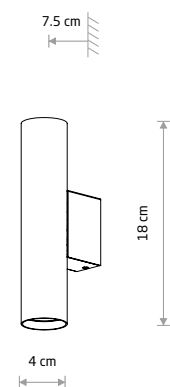

FOURTY WALL S 10746

FOURTY WALL S

painting steel

10746 10747

10888 10889

1xGU10 R35, max 10W only LED

solid brass, painting steel

10748

1xGU10 R35, max 10W only LED

FOURTY WALL XL

painting steel

10758 10759

10892 10893

2xGU10 R35, max 10W only LED

solid brass, painting steel

10760

2xGU10 R35, max 10W only LED

FOURTY WALL M 10891

FOURTY WALL M

painting steel

10752 10753

10890 10891

2xGU10 R35, max 10W only LED

solid brass, painting steel