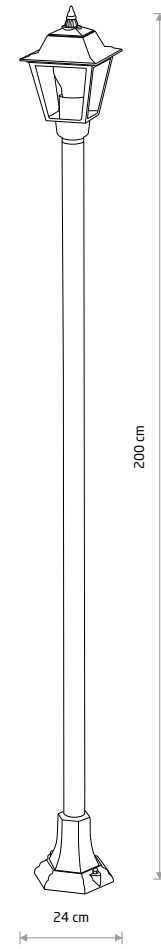

ANA 10499

ANA 10500

AMELIA 10495

AMELIA 10496

**ANA**  
painted aluminum, plastic PC

■ 10499

🔌 1xE27, max 10W only LED

IP44

**ANA**  
painted aluminum, plastic PC

■ 10500

🔌 1xE27, max 10W only LED

IP44

**ANA**  
painted aluminum, plastic PC

■ 10501

🔌 1xE27, max 10W only LED

IP44

**ANA**  
painted aluminum, plastic PC

■ 10502

🔌 1xE27, max 10W only LED

IP44

**AMELIA**  
painted aluminum, plastic PC

■ 10495

🔌 1xE27, max 10W only LED

IP44

**AMELIA**  
painted aluminum, plastic PC

■ 10496

🔌 1xE27, max 10W only LED

IP44

**AMELIA**  
painted aluminum, plastic PC

■ 10497

🔌 1xE27, max 10W only LED

IP44