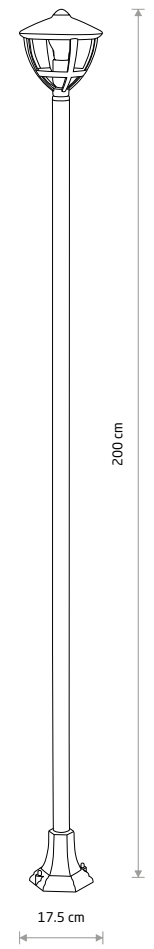

ANA 10499

ANA 10500

AMELIA 10495

AMELIA 10496

**ANA**  
painted aluminum, plastic PC

■ 10499

🔌 1xE27, max 10W only LED

IP44

**ANA**  
painted aluminum, plastic PC

■ 10500

🔌 1xE27, max 10W only LED

IP44

**ANA**  
painted aluminum, plastic PC

■ 10501

🔌 1xE27, max 10W only LED

IP44

**ANA**  
painted aluminum, plastic PC

■ 10502

🔌 1xE27, max 10W only LED

IP44

**AMELIA**  
painted aluminum, plastic PC

■ 10495

🔌 1xE27, max 10W only LED

IP44

**AMELIA**  
painted aluminum, plastic PC

■ 10496

🔌 1xE27, max 10W only LED

IP44

**AMELIA**  
painted aluminum, plastic PC

■ 10497

🔌 1xE27, max 10W only LED

IP44