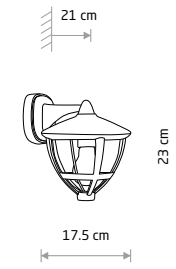

ANA 10499

ANA 10500

AMELIA 10495

AMELIA 10496

**ANA**  
painted aluminum, plastic PC

■ 10499

🔌 1xE27, max 10W only LED

IP44

**ANA**  
painted aluminum, plastic PC

■ 10500

🔌 1xE27, max 10W only LED

IP44

**ANA**  
painted aluminum, plastic PC

■ 10501

🔌 1xE27, max 10W only LED

IP44

**AMELIA**  
painted aluminum, plastic PC

■ 10496

🔌 1xE27, max 10W only LED

IP44

**AMELIA**  
painted aluminum, plastic PC

■ 10497

🔌 1xE27, max 10W only LED

IP44

**AMELIA**  
painted aluminum, plastic PC

■ 10498

🔌 1xE27, max 10W only LED

IP44