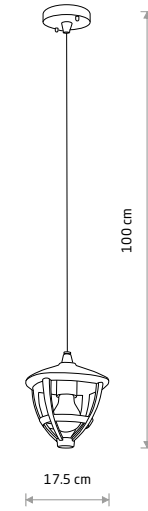

ANA 10499

ANA 10500

AMELIA 10495

AMELIA 10496

**ANA**  
painted aluminum, plastic PC

■ 10499

🔌 1xE27, max 10W only LED

IP44

**ANA**  
painted aluminum, plastic PC

■ 10500

🔌 1xE27, max 10W only LED

IP44

**ANA**  
painted aluminum, plastic PC

■ 10501

🔌 1xE27, max 10W only LED

IP44

**ANA**  
painted aluminum, plastic PC

■ 10502

🔌 1xE27, max 10W only LED

IP44

**AMELIA**  
painted aluminum, plastic PC

■ 10495

🔌 1xE27, max 10W only LED

IP44

**AMELIA**  
painted aluminum, plastic PC

■ 10498

🔌 1xE27, max 10W only LED

IP44