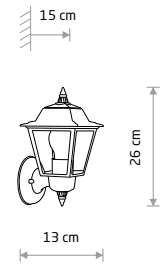

ANA 10499

ANA 10500

AMELIA 10495

AMELIA 10496

**ANA**  
painted aluminum, plastic PC

■ 10499

🔌 1xE27, max 10W only LED

IP44

**ANA**  
painted aluminum, plastic PC

■ 10500

🔌 1xE27, max 10W only LED

IP44

**ANA**  
painted aluminum, plastic PC

■ 10501

🔌 1xE27, max 10W only LED

IP44

**AMELIA**  
painted aluminum, plastic PC

■ 10496

🔌 1xE27, max 10W only LED

IP44

**AMELIA**  
painted aluminum, plastic PC

■ 10497

🔌 1xE27, max 10W only LED

IP44

**AMELIA**  
painted aluminum, plastic PC

■ 10498

🔌 1xE27, max 10W only LED

IP44