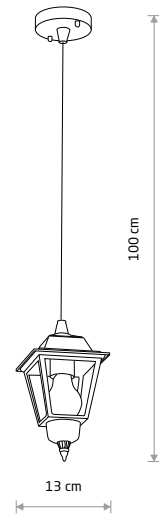

ANA 10499

ANA 10500

AMELIA 10495

AMELIA 10496

**ANA**  
painted aluminum, plastic PC

■ 10499

🔌 1xE27, max 10W only LED

IP44

**ANA**  
painted aluminum, plastic PC

■ 10500

🔌 1xE27, max 10W only LED

IP44

**ANA**  
painted aluminum, plastic PC

■ 10501

🔌 1xE27, max 10W only LED

IP44

**ANA**  
painted aluminum, plastic PC

■ 10502

🔌 1xE27, max 10W only LED

IP44

**AMELIA**  
painted aluminum, plastic PC

■ 10495

🔌 1xE27, max 10W only LED

IP44

**AMELIA**  
painted aluminum, plastic PC

■ 10498

🔌 1xE27, max 10W only LED

IP44