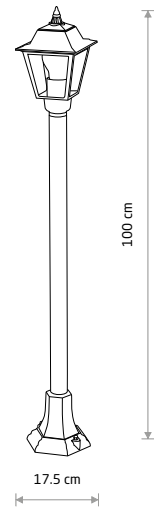

ANA 10499

ANA 10500

AMELIA 10495

AMELIA 10496

**ANA**  
painted aluminum, plastic PC

■ 10499

🔌 1xE27, max 10W only LED

IP44

**ANA**  
painted aluminum, plastic PC

■ 10500

🔌 1xE27, max 10W only LED

IP44

**ANA**  
painted aluminum, plastic PC

■ 10501

🔌 1xE27, max 10W only LED

IP44

**ANA**  
painted aluminum, plastic PC

■ 10502

🔌 1xE27, max 10W only LED

IP44

**AMELIA**  
painted aluminum, plastic PC

■ 10495

🔌 1xE27, max 10W only LED

IP44

**AMELIA**  
painted aluminum, plastic PC

■ 10498

🔌 1xE27, max 10W only LED

IP44