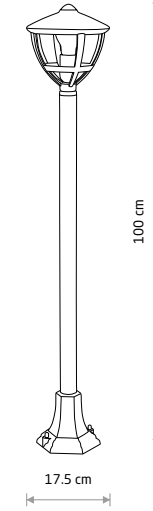

ANA 10499

ANA 10500

AMELIA 10495

AMELIA 10496

**ANA**  
painted aluminum, plastic PC

■ 10499

🔌 1xE27, max 10W only LED

IP44

**ANA**  
painted aluminum, plastic PC

■ 10500

🔌 1xE27, max 10W only LED

IP44

**ANA**  
painted aluminum, plastic PC

■ 10501

🔌 1xE27, max 10W only LED

IP44

**ANA**  
painted aluminum, plastic PC

■ 10502

🔌 1xE27, max 10W only LED

IP44

**AMELIA**  
painted aluminum, plastic PC

■ 10495

🔌 1xE27, max 10W only LED

IP44

**AMELIA**  
painted aluminum, plastic PC

■ 10498

🔌 1xE27, max 10W only LED

IP44