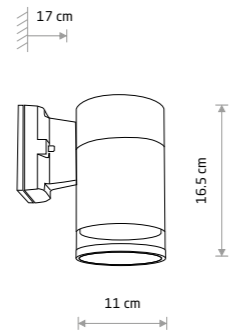

ROCK PRO 10687

ROCK PRO

painting aluminum, plastic PC

■ 10687

● 1xE27, max 25W only LED

IP44

ROCK PRO 10686

ROCK PRO

painting aluminum, plastic PC

■ 10686

● 1xE27, max 25W only LED

IP44

ROCK PRO 10688

ROCK PRO

painting aluminum, plastic PC

■ 10688

● 2xE27, max 25W only LED

IP44

ROCK PRO 10687