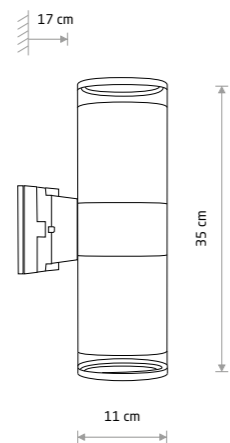

painting aluminum, plastic PC

■ 10686

● 1xE27, max 25W only LED

IP44

ROCK PRO 10688

ROCK PRO

painting aluminum, plastic PC

■ 10688

● 2xE27, max 25W only LED

IP44

ROCK PRO 10687