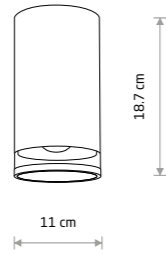

ROCK PRO 10687

ROCK PRO

painting aluminum, plastic PC

■ 10687

● 1xE27, max 25W only LED

IP44

ROCK PRO 10686

ROCK PRO

painting aluminum, plastic PC

■ 10686

● 1xE27, max 25W only LED

IP44

ROCK PRO 10688

ROCK PRO

painting aluminum, plastic PC

■ 10688

● 2xE27, max 25W only LED

IP44

ROCK PRO 10687