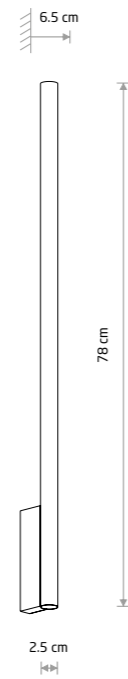

LASER WALL XL 10828

**LASER WALL XL**

painted steel

- 10826
- 10827
- 10830
- 10831
- 10832

2xG9, max 10W only LED

solid brass, painted steel

- 10828

2xG9, max 10W only LED

**LASER WALL**

painted steel

- 8048
- 8047
- 10562
- 10563
- 10564

2xG9, max 10W only LED

solid brass, painted steel

- 8308

2xG9, max 10W only LED

LASER WALL 10562

LASER WALL 10563

LASER WALL 10564

Scan QR code to watch video manual on changing the bulb.