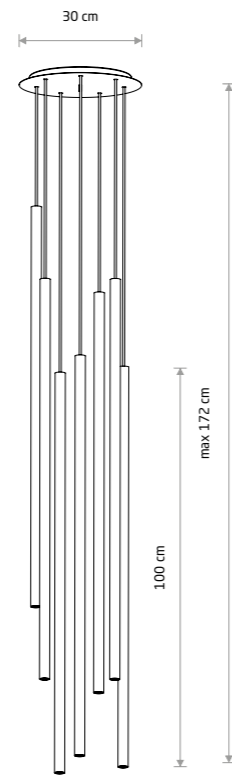

LASER 1000 7668

**LASER 1000**

painting steel

7667

7xG9, max 10W only LED

solid brass, painting steel

7668

7xG9, max 10W only LED

**LASER 750**

painting steel

10907 10908 10910

10911 10912

1xG9, max 10W only LED

LASER 750 10910

**LASER 900**

painting steel

10913 10914 10915

10916 10917

1xG9, max 10W only LED

LASER 900 10917

**LASER 1100**

painting steel

10918 10920 10921

10922 10923

1xG9, max 10W only LED

LASER 1100 10922