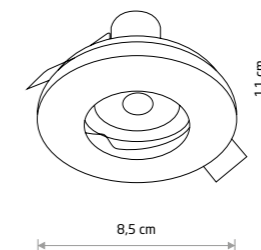

8988 3000K 8990 4000K

cut out ø 85 mm

ACRE 10711

ACRE

aluminum, glass

10711

1xGU10, max 15W only LED

IP44/20

cut out ø 75 mm

BAHIA 10712

BAHIA

aluminum, glass

10712

1xGU10, max 15W only LED

IP44/20

cut out ø 75 mm

JULIET 7663

JULIET 7664

JULIET

steel

7663 7664

1xGU10, max 15W only LED

IP54/20

cut out ø 56 mm