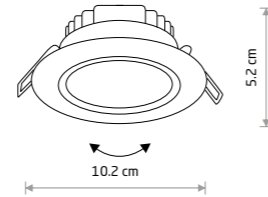

EOL LED

plastic PC

8988 3000K 8990 4000K

cut out ø 85 mm