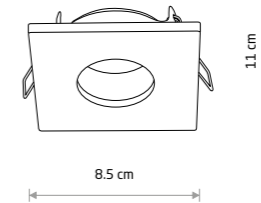

8988 3000K 8990 4000K

cut out ø 85 mm

ACRE 10711

ACRE

aluminum, glass

10711

1xGU10, max 15W only LED

IP44/20

cut out ø 75 mm

BAHIA 10712

BAHIA

aluminum, glass

10712

1xGU10, max 15W only LED

IP44/20

cut out ø 75 mm

JULIET 7663

JULIET 7664

JULIET

steel

7663 7664

1xGU10, max 15W only LED

IP54/20

cut out ø 56 mm