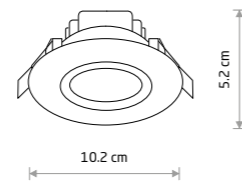

HELIOS LED

plastic PC

8991 3000K 8992 4000K

cut out ø 85 mm