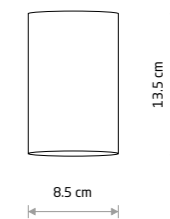

BRAVO 8364

BRAVO 8365

BRAVO
painted aluminum, glass

8364 8365

1xGU10, max 15W only LED

IP54

ALPHA 8362

ALPHA
painted aluminum, glass