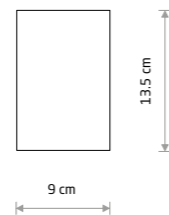

BRAVO
painted aluminum, glass

8364 8365

1xGU10, max 15W only LED

IP54