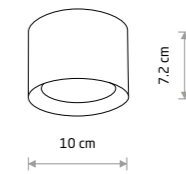

CEARA 10713

CEARA 10716

CEARA
aluminum

10713 10714

10715 10716

1xGU10, max 15W only LED

IP44

BOL 10483