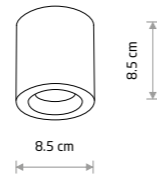

CEARA 10713

CEARA 10716

CEARA
aluminum

10713 10714

10715 10716

1xGU10, max 15W only LED

IP44

BOL 10483