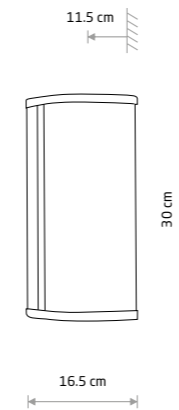

TORCH 8123

TORCH

chrome plated steel, glass

8123

1xG9, max 10W only LED
IP44

BALI 9353

BALI

glass, painted steel

8053

1xE14, max 10W only LED

glass, chrome plated steel

9353

1xE14, max 10W only LED
IP44

PALMAS LED

aluminum, glass, plastic PC

10729 10730

PALMAS LED 10729

Item No.	Power	Colour temp.	Luminous flux	Beam angle	Colour Rendering Index (CRI)	Input	Safety type	Power factor	Ingress protection	Lifetime
10729	15W LED	4000K	1000 lm	130°	>90	~220-230 V, 50/60 Hz	⊕	>0.9	IP44	30000h
10730	15W LED	4000K	1000 lm	130°	>90	~220-230 V, 50/60 Hz	⊕	>0.9	IP44	30000h