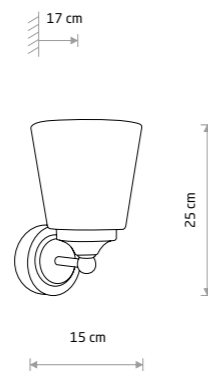

TORCH 8123

TORCH

chrome plated steel, glass

8123

1xG9, max 10W only LED
IP44

BALI 9353

BALI

glass, painted steel

8053

1xE14, max 10W only LED

glass, chrome plated steel

9353

1xE14, max 10W only LED
IP44

PALMAS LED

aluminum, glass, plastic PC

10729 10730

PALMAS LED 10729

Item No.	Power	Colour temp.	Luminous flux	Beam angle	Colour Rendering Index (CRI)	Input	Safety type	Power factor	Ingress protection	Lifetime
10729	15W LED	4000K	1000 lm	130°	>90	~220-230 V, 50/60 Hz	⊕	>0.9	IP44	30000h
10730	15W LED	4000K	1000 lm	130°	>90	~220-230 V, 50/60 Hz	⊕	>0.9	IP44	30000h