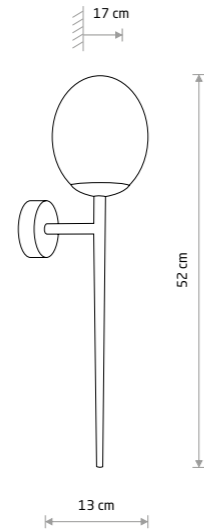

TORCH 8123

TORCH

chrome plated steel, glass

8123

1xG9, max 10W only LED
IP44

BALI 9353

BALI

glass, painted steel

8053

1xE14, max 10W only LED

glass, chrome plated steel

9353

1xE14, max 10W only LED
IP44

PALMAS LED

aluminum, glass, plastic PC

10729 10730

PALMAS LED 10729

Item No.	Power	Colour temp.	Luminous flux	Beam angle	Colour Rendering Index (CRI)	Input	Safety type	Power factor	Ingress protection	Lifetime
10729	15W LED	4000K	1000 lm	130°	>90	~220-230 V, 50/60 Hz	⊕	>0.9	IP44	30000h
10730	15W LED	4000K	1000 lm	130°	>90	~220-230 V, 50/60 Hz	⊕	>0.9	IP44	30000h