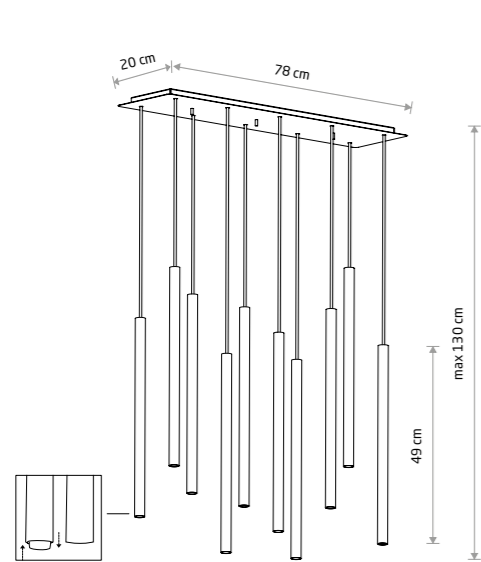

LASER 490 10705

LASER 490

painted steel

- 8922
- 8923
- 10705

10xG9, max 10W only LED

solid brass, painted steel

- 8924

10xG9, max 10W only LED

LASER 490

painted steel

- 8918
- 8920
- 10704

7xG9, max 10W only LED

solid brass, painted steel

- 8921

7xG9, max 10W only LED

LASER 490 10704