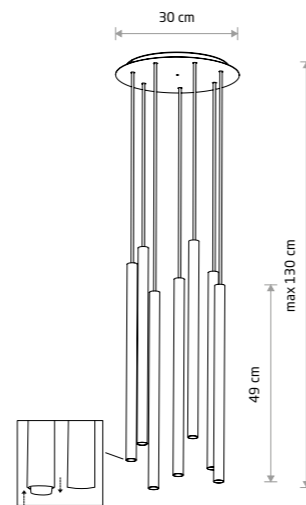

LASER 490 10705

LASER 490

painted steel

- 8922
- 8923
- 10705

10xG9, max 10W only LED

solid brass, painted steel

- 8924

10xG9, max 10W only LED

LASER 490

painted steel

- 8918
- 8920
- 10704

7xG9, max 10W only LED

solid brass, painted steel

- 8921

7xG9, max 10W only LED

LASER 490 10704