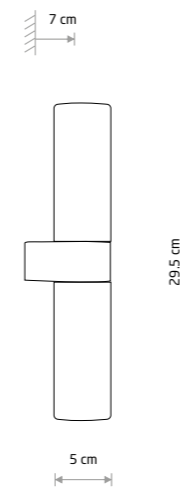

ARALIA 10527

ARALIA

brass-plated steel, glass

10527

1xG9, max 10W only LED

IP44

NATALIE 10727

NATALIE 10726

NATALIE 10724

NATALIE 10723

AGAVE 10526

AGAVE

brass-plated steel, glass

10526

1xG9, max 10W only LED

IP44

NATALIE

aluminum, glass

10726 10727 10728

2xG9, max 10W only LED

IP44

NATALIE

aluminum, glass

10723 10724 10725