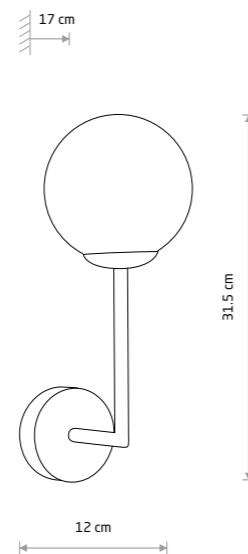

ARALIA 10527

ARALIA

brass-plated steel, glass

10527

1xG9, max 10W only LED

IP44

NATALIE 10727

NATALIE 10726

NATALIE 10724

NATALIE 10723

AGAVE 10526

AGAVE

brass-plated steel, glass

10526

1xG9, max 10W only LED

IP44

NATALIE

aluminum, glass

10726 10727 10728

2xG9, max 10W only LED

IP44

NATALIE

aluminum, glass

10723 10724 10725