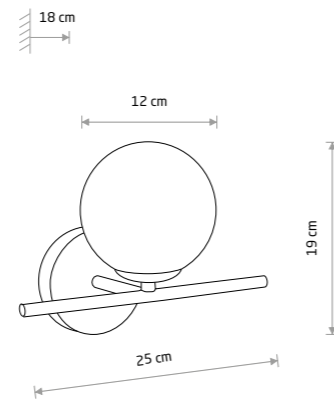

ARALIA 10527

ARALIA

brass-plated steel, glass

10527

1xG9, max 10W only LED

IP44

NATALIE 10727

NATALIE 10726

NATALIE 10724

NATALIE 10723

AGAVE 10526

AGAVE

brass-plated steel, glass

10526

1xG9, max 10W only LED

IP44

NATALIE

aluminum, glass

10726 10727 10728

2xG9, max 10W only LED

IP44

NATALIE

aluminum, glass

10723 10724 10725