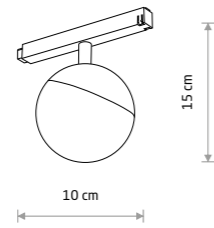

LVM LID LED 8W

Painted aluminum, plastic PMMA

■ 10152 3000K ■ 10647 4000K