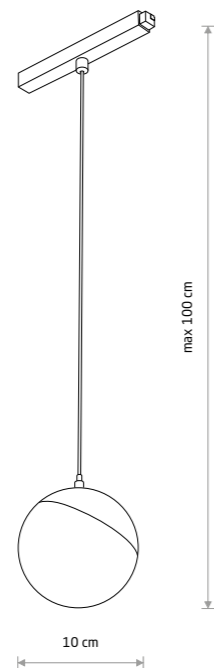

LVM LID LED 8W  
10647

LVM LID LED 8W

Painted aluminum, plastic PMMA

■ 10152 3000K ■ 10647 4000K

LVM LID LED 8W  
10648

LVM LID LED 8W

Painted aluminum, plastic PMMA

■ 10153 3000K ■ 10648 4000K

LVM LID LED 8W  
10153

Item No.	Power	Colour temp.	Luminous flux	Beam angle	Colour Rendering Index (CRI)	Voltage DC	Safety type	Ingress protection	Lifetime
10152	8W LED	3000K	650 lm	160°	>90	48V	⚡	IP20	30000h
10647	8W LED	4000K	650 lm	160°	>90	48V	⚡	IP20	30000h
10153	8W LED	3000K	650 lm	160°	>90	48V	⚡	IP20	30000h
10648	8W LED	4000K	650 lm	160°	>90	48V	⚡	IP20	30000h

■ BLACK □ WHITE