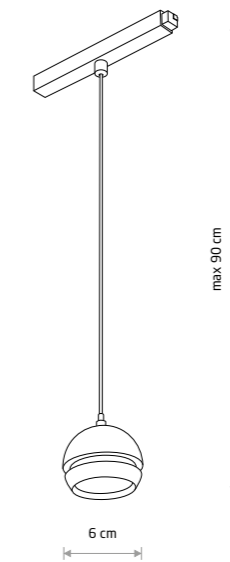

LVM SLOT LED 5W  
10154

LVM SLOT LED 8W  
10155

LVM SLOT LED 5W  
10653

LVM SLOT LED 8W  
10654

**LVM SLOT LED 5W**

Painted aluminum, plastic PMMA

■ 10154 3000K ■ 10653 4000K

**LVM SLOT LED 8W**

Painted aluminum, plastic PMMA

■ 10155 3000K ■ 10654 4000K

Item No.	Power	Colour temp.	Luminous flux	Beam angle	Colour Rendering Index (CRI)	Voltage DC	Safety type	Ingress protection	Lifetime
10154	5W LED	3000K	210 lm	100°	>90	48V	⚡	IP20	30000h
10653	5W LED	4000K	250 lm	100°	>90	48V	⚡	IP20	30000h
10155	8W LED	3000K	370 lm	100°	>90	48V	⚡	IP20	30000h
10654	8W LED	4000K	400 lm	100°	>90	48V	⚡	IP20	30000h