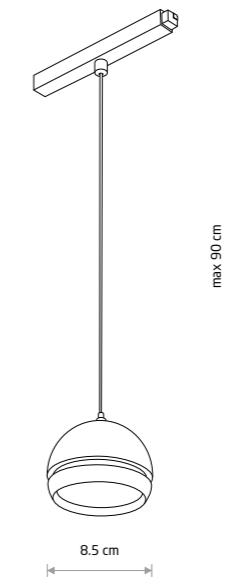

LVM SLOT LED 5W  
10154

LVM SLOT LED 8W  
10155

LVM SLOT LED 5W  
10653

LVM SLOT LED 8W  
10654

**LVM SLOT LED 5W**

Painted aluminum, plastic PMMA

■ 10154 3000K ■ 10653 4000K

**LVM SLOT LED 8W**

Painted aluminum, plastic PMMA

■ 10155 3000K ■ 10654 4000K

Item No.	Power	Colour temp.	Luminous flux	Beam angle	Colour Rendering Index (CRI)	Voltage DC	Safety type	Ingress protection	Lifetime
10154	5W LED	3000K	210 lm	100°	>90	48V	⚡	IP20	30000h
10653	5W LED	4000K	250 lm	100°	>90	48V	⚡	IP20	30000h
10155	8W LED	3000K	370 lm	100°	>90	48V	⚡	IP20	30000h
10654	8W LED	4000K	400 lm	100°	>90	48V	⚡	IP20	30000h