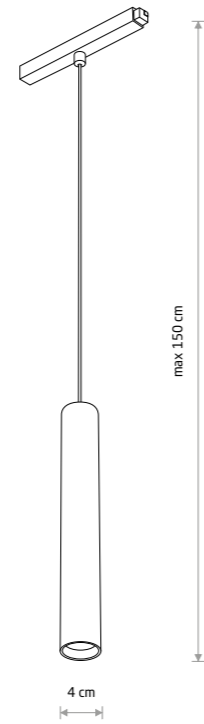

LVM ROLLER LED 9W
10652

LVM ROLLER LED 9W

■ painted aluminum, plastic

■ 10146 3000K ■ 10652 4000K

LVM ROLLER LED 9W
10146

Item No.	Power	Colour temp.	Luminous flux	Beam angle	Colour Rendering Index (CRI)	Voltage DC	Safety type	Ingress protection	Lifetime
10146	9W LED	3000K	620 lm	36°	>90	48V	⚡	IP20	30000h
10652	9W LED	4000K	680 lm	36°	>90	48V	⚡	IP20	30000h

■ BLACK