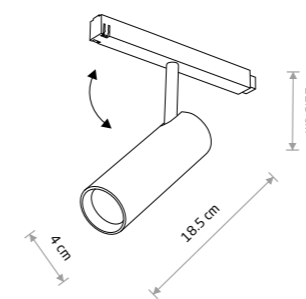

LVM SPOT LED 15W
10147

LVM SPOT LED 9W
10142

LVM SPOT LED 15W
10655

LVM SPOT LED 9W
10656

LVM SPOT LED 15W
painted aluminum, plastic

■ 10147 3000K ■ 10655 4000K

LVM SPOT LED 9W
painted aluminum, plastic

■ 10142 3000K ■ 10656 4000K

Item No.	Power	Colour temp.	Luminous flux	Beam angle	Colour Rendering Index (CRI)	Voltage DC	Safety type	Ingress protection	Lifetime
10147	15W LED	3000K	1020 lm	30°	>90	48V	⚡	IP20	30000h
10655	15W LED	4000K	1100 lm	30°	>90	48V	⚡	IP20	30000h

Item No.	Power	Colour temp.	Luminous flux	Beam angle	Colour Rendering Index (CRI)	Voltage DC	Safety type	Ingress protection	Lifetime
10142	9W LED	3000K	780 lm	30°	>90	48V	⚡	IP20	30000h
10656	9W LED	4000K	850 lm	30°	>90	48V	⚡	IP20	30000h