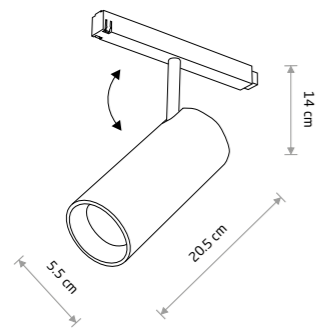

LVM SPOT LED 15W
10147

LVM SPOT LED 9W
10142

LVM SPOT LED 15W
10655

LVM SPOT LED 9W
10656

LVM SPOT LED 15W
painted aluminum, plastic

■ 10147 3000K ■ 10655 4000K

LVM SPOT LED 9W
painted aluminum, plastic

■ 10142 3000K ■ 10656 4000K

Item No.	Power	Colour temp.	Luminous flux	Beam angle	Colour Rendering Index (CRI)	Voltage DC	Safety type	Ingress protection	Lifetime
10147	15W LED	3000K	1020 lm	30°	>90	48V	⚡	IP20	30000h
10655	15W LED	4000K	1100 lm	30°	>90	48V	⚡	IP20	30000h

Item No.	Power	Colour temp.	Luminous flux	Beam angle	Colour Rendering Index (CRI)	Voltage DC	Safety type	Ingress protection	Lifetime
10142	9W LED	3000K	780 lm	30°	>90	48V	⚡	IP20	30000h
10656	9W LED	4000K	850 lm	30°	>90	48V	⚡	IP20	30000h