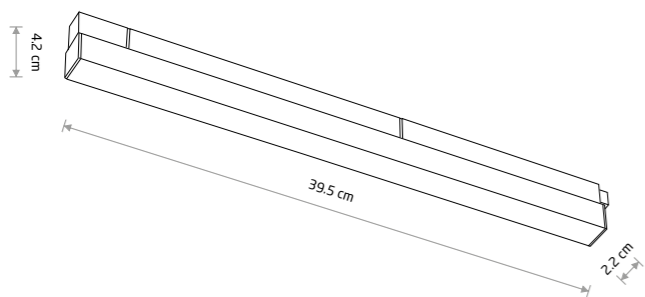

LVM LINE LED 15W

painting aluminum, plastic

10148 3000K 10650 4000K