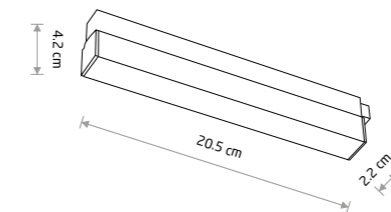

LVM LINE LED 9W

painting aluminum, plastic

10143 3000K 10651 4000K

Item No.	Power	Colour temp.	Luminous flux	Beam angle	Colour Rendering Index (CRI)	Voltage DC	Safety type	Ingress protection	Lifetime
10148	15W LED	3000K	700 lm	110°	>90	48V	⚡	IP20	30000h
10650	15W LED	4000K	770 lm	110°	>90	48V	⚡	IP20	30000h

Item No.	Power	Colour temp.	Luminous flux	Beam angle	Colour Rendering Index (CRI)	Voltage DC	Safety type	Ingress protection	Lifetime
10143	9W LED	3000K	400 lm	110°	>90	48V	⚡	IP20	30000h
10651	9W LED	4000K	440 lm	110°	>90	48V	⚡	IP20	30000h