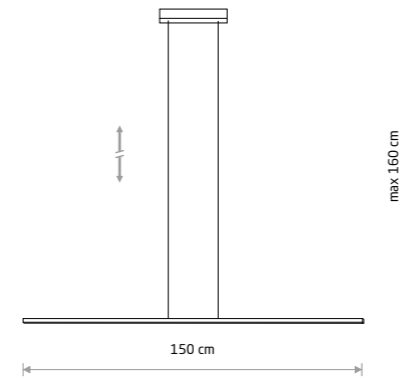

BAR LED M 10364

### BAR LED S

■ painted aluminum, painted steel,  
plastic PMMA

■ 10363 3000K ■ 10847 4000K

### BAR LED L

■ painted aluminum, painted steel,  
plastic PMMA

■ 10365 3000K ■ 10850 4000K

Item No.	Power	Colour temp.	Luminous flux	Beam angle	Colour Rendering Index (CRI)	Input	Safety type	Power factor	Ingress protection	Lifetime
10363	21W LED	3000K	1000 lm	100°	>80	~220-230 V, 50/60 Hz	⊕	>0.5	IP20	30000h
10847	21W LED	4000K	1300 lm	100°	>80	~220-230 V, 50/60 Hz	⊕	>0.5	IP20	30000h
10364	24W LED	3000K	1150 lm	100°	>80	~220-230 V, 50/60 Hz	⊕	>0.5	IP20	30000h
10848	24W LED	4000K	1500 lm	100°	>80	~220-230 V, 50/60 Hz	⊕	>0.5	IP20	30000h
10365	27W LED	3000K	1300 lm	100°	>80	~220-230 V, 50/60 Hz	⊕	>0.5	IP20	30000h
10850	27W LED	4000K	1700 lm	100°	>80	~220-230 V, 50/60 Hz	⊕	>0.5	IP20	30000h