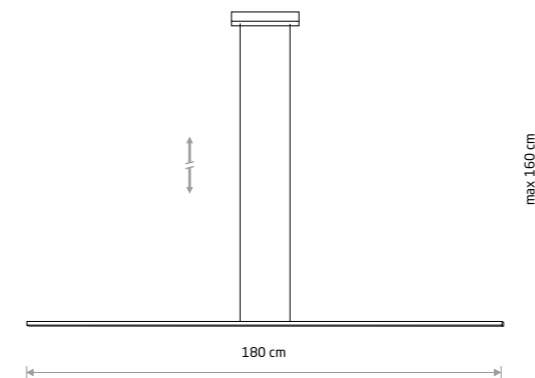

BAR LED L

■ painted aluminum, painted steel,
plastic PMMA

■ 10365 3000K ■ 10850 4000K

Item No.	Power	Colour temp.	Luminous flux	Beam angle	Colour Rendering Index (CRI)	Input	Safety type	Power factor	Ingress protection	Lifetime
10363	21W LED	3000K	1000 lm	100°	>80	~220-230 V, 50/60 Hz	⊕	>0.5	IP20	30000h
10847	21W LED	4000K	1300 lm	100°	>80	~220-230 V, 50/60 Hz	⊕	>0.5	IP20	30000h
10364	24W LED	3000K	1150 lm	100°	>80	~220-230 V, 50/60 Hz	⊕	>0.5	IP20	30000h
10848	24W LED	4000K	1500 lm	100°	>80	~220-230 V, 50/60 Hz	⊕	>0.5	IP20	30000h
10365	27W LED	3000K	1300 lm	100°	>80	~220-230 V, 50/60 Hz	⊕	>0.5	IP20	30000h
10850	27W LED	4000K	1700 lm	100°	>80	~220-230 V, 50/60 Hz	⊕	>0.5	IP20	30000h