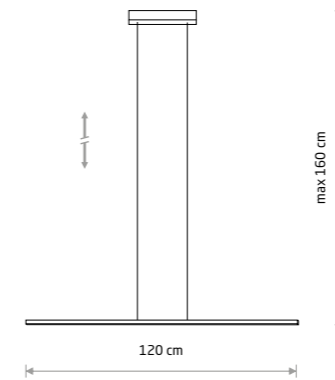

BAR LED M 10364

### BAR LED S

■ painted aluminum, painted steel,  
plastic PMMA

■ 10363 3000K ■ 10847 4000K

### BAR LED M

■ painted aluminum, painted steel,  
plastic PMMA

■ 10364 3000K ■ 10848 4000K

### BAR LED L

■ painted aluminum, painted steel,  
plastic PMMA

■ 10365 3000K ■ 10850 4000K

Item No.	Power	Colour temp.	Luminous flux	Beam angle	Colour Rendering Index (CRI)	Input	Safety type	Power factor	Ingress protection	Lifetime
10363	21W LED	3000K	1000 lm	100°	>80	~220-230 V, 50/60 Hz	⊕	>0.5	IP20	30000h
10847	21W LED	4000K	1300 lm	100°	>80	~220-230 V, 50/60 Hz	⊕	>0.5	IP20	30000h
10364	24W LED	3000K	1150 lm	100°	>80	~220-230 V, 50/60 Hz	⊕	>0.5	IP20	30000h
10848	24W LED	4000K	1500 lm	100°	>80	~220-230 V, 50/60 Hz	⊕	>0.5	IP20	30000h
10365	27W LED	3000K	1300 lm	100°	>80	~220-230 V, 50/60 Hz	⊕	>0.5	IP20	30000h
10850	27W LED	4000K	1700 lm	100°	>80	~220-230 V, 50/60 Hz	⊕	>0.5	IP20	30000h