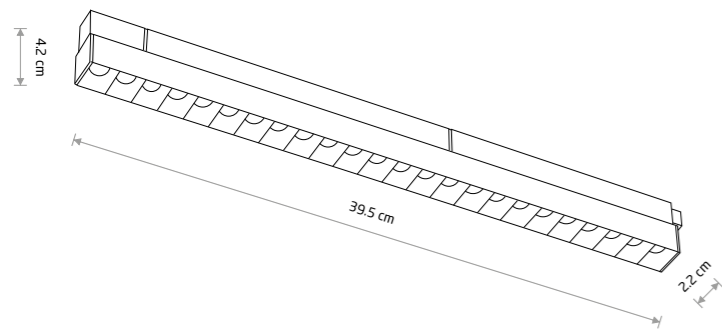

LVM FOCUS LED 15W

painted aluminum, plastic

■ 10150 3000K ■ 10643 4000K