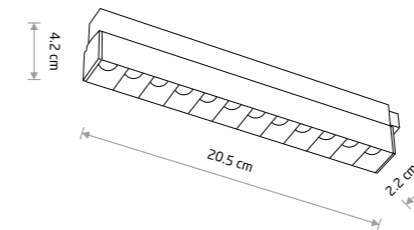

LVM FOCUS LED 9W

painted aluminum, plastic

■ 10144 3000K ■ 10644 4000K

Item No.	Power	Colour temp.	Luminous flux	Beam angle	Colour Rendering Index (CRI)	Voltage DC	Safety type	Ingress protection	Lifetime
10150	15W LED	3000K	1300 lm	30°	>90	48V	⚡	IP20	30000h
10643	15W LED	4000K	1400 lm	30°	>90	48V	⚡	IP20	30000h

Item No.	Power	Colour temp.	Luminous flux	Beam angle	Colour Rendering Index (CRI)	Voltage DC	Safety type	Ingress protection	Lifetime
10144	9W LED	3000K	800 lm	30°	>90	48V	⚡	IP20	30000h
10644	9W LED	4000K	880 lm	30°	>90	48V	⚡	IP20	30000h