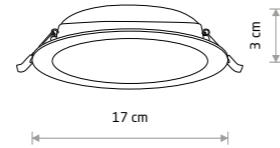

cut out 175 mm

MYKONOS LED 6W

plastic

- 10535 3000K 10536 4000K

cut out 100 mm

MYKONOS LED 15W

plastic

- 10540 3000K 10541 4000K

cut out 150 mm

MYKONOS LED 24W

plastic

- 10544 3000K 10545 4000K

cut out 200 mm

EGINA LED 5W

plastic

- 10546 3000K 10547 4000K

EGINA LED 15W

plastic

- 10555 3000K 10556 4000K

- 10557 3000K 10558 4000K

cut out 125 mm

Item No.	Power	Colour temp.	Luminous flux	Beam angle	Colour Rendering Index (CRI)	Input	Safety type	Power factor	Ingress protection	Lifetime
10535	6W LED	3000K	360 lm	110°	>80	~220-230 V, 50/60 Hz	□	>0.5	IP20	30000h
10536	6W LED	4000K	390 lm	110°	>80	~220-230 V, 50/60 Hz	□	>0.5	IP20	30000h
10537	10W LED	3000K	900 lm	110°	>80	~220-230 V, 50/60 Hz	□	>0.5	IP20	30000h
10538	10W LED	4000K	950 lm	110°	>80	~220-230 V, 50/60 Hz	□	>0.5	IP20	30000h
10540	15W LED	3000K	1450 lm	110°	>80	~220-230 V, 50/60 Hz	□	>0.5	IP20	30000h
10541	15W LED	4000K	1500 lm	110°	>80	~220-230 V, 50/60 Hz	□	>0.5	IP20	30000h
10542	18W LED	3000K	1700 lm	110°	>80	~220-230 V, 50/60 Hz	□	>0.5	IP20	30000h
10543	18W LED	4000K	1800 lm	110°	>80	~220-230 V, 50/60 Hz	□	>0.5	IP20	30000h
10544	24W LED	3000K	2400 lm	110°	>80	~220-230 V, 50/60 Hz	□	>0.5	IP20	30000h
10545	24W LED	4000K	2500 lm	110°	>80	~220-230 V, 50/60 Hz	□	>0.5	IP20	30000h