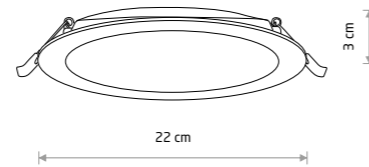

cut out 175 mm

MYKONOS LED 6W

plastic

- 10535 3000K 10536 4000K

cut out 100 mm

MYKONOS LED 15W

plastic

- 10540 3000K 10541 4000K

cut out 150 mm

MYKONOS LED 24W

plastic

- 10544 3000K 10545 4000K

cut out 200 mm

EGINA LED 5W

plastic

- 10546 3000K 10547 4000K

EGINA LED 15W

plastic

- 10555 3000K 10556 4000K

- 10557 3000K 10558 4000K

cut out 125 mm

Item No.	Power	Colour temp.	Luminous flux	Beam angle	Colour Rendering Index (CRI)	Input	Safety type	Power factor	Ingress protection	Lifetime
10535	6W LED	3000K	360 lm	110°	>80	~220-230 V, 50/60 Hz	□	>0.5	IP20	30000h
10536	6W LED	4000K	390 lm	110°	>80	~220-230 V, 50/60 Hz	□	>0.5	IP20	30000h
10537	10W LED	3000K	900 lm	110°	>80	~220-230 V, 50/60 Hz	□	>0.5	IP20	30000h
10538	10W LED	4000K	950 lm	110°	>80	~220-230 V, 50/60 Hz	□	>0.5	IP20	30000h
10540	15W LED	3000K	1450 lm	110°	>80	~220-230 V, 50/60 Hz	□	>0.5	IP20	30000h
10541	15W LED	4000K	1500 lm	110°	>80	~220-230 V, 50/60 Hz	□	>0.5	IP20	30000h
10542	18W LED	3000K	1700 lm	110°	>80	~220-230 V, 50/60 Hz	□	>0.5	IP20	30000h
10543	18W LED	4000K	1800 lm	110°	>80	~220-230 V, 50/60 Hz	□	>0.5	IP20	30000h
10544	24W LED	3000K	2400 lm	110°	>80	~220-230 V, 50/60 Hz	□	>0.5	IP20	30000h
10545	24W LED	4000K	2500 lm	110°	>80	~220-230 V, 50/60 Hz	□	>0.5	IP20	30000h