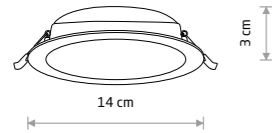

MYKONOS LED 10542

MYKONOS LED 10W

plastic

- 10537 3000K 10538 4000K

cut out 125 mm

MYKONOS LED 18W

plastic

- 10542 3000K 10543 4000K

cut out 175 mm

MYKONOS LED 6W

plastic

- 10535 3000K 10536 4000K

cut out 100 mm

MYKONOS LED 15W

plastic

- 10540 3000K 10541 4000K

EGINA LED 15W

plastic

- 10555 3000K 10556 4000K

- 10557 3000K 10558 4000K

cut out 125 mm

Item No.	Power	Colour temp.	Luminous flux	Beam angle	Colour Rendering Index (CRI)	Input	Safety type	Power factor	Ingress protection	Lifetime
10535	6W LED	3000K	360 lm	110°	>80	~220-230 V, 50/60 Hz	□	>0.5	IP20	30000h
10536	6W LED	4000K	390 lm	110°	>80	~220-230 V, 50/60 Hz	□	>0.5	IP20	30000h
10537	10W LED	3000K	900 lm	110°	>80	~220-230 V, 50/60 Hz	□	>0.5	IP20	30000h
10538	10W LED	4000K	950 lm	110°	>80	~220-230 V, 50/60 Hz	□	>0.5	IP20	30000h
10540	15W LED	3000K	1450 lm	110°	>80	~220-230 V, 50/60 Hz	□	>0.5	IP20	30000h
10541	15W LED	4000K	1500 lm	110°	>80	~220-230 V, 50/60 Hz	□	>0.5	IP20	30000h
10542	18W LED	3000K	1700 lm	110°	>80	~220-230 V, 50/60 Hz	□	>0.5	IP20	30000h
10543	18W LED	4000K	1800 lm	110°	>80	~220-230 V, 50/60 Hz	□	>0.5	IP20	30000h
10544	24W LED	3000K	2400 lm	110°	>80	~220-230 V, 50/60 Hz	□	>0.5	IP20	30000h
10545	24W LED	4000K	2500 lm	110°	>80	~220-230 V, 50/60 Hz	□	>0.5	IP20	30000h