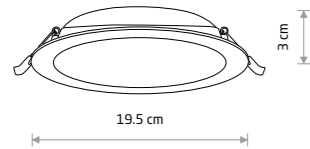

MYKONOS LED 10542

MYKONOS LED 10W

plastic

- 10537 3000K 10538 4000K

cut out 125 mm

MYKONOS LED 18W

plastic

- 10542 3000K 10543 4000K

cut out 175 mm

MYKONOS LED 6W

plastic

- 10535 3000K 10536 4000K

cut out 100 mm

MYKONOS LED 15W

plastic

- 10540 3000K 10541 4000K

EGINA LED 15W

plastic

- 10555 3000K 10556 4000K

- 10557 3000K 10558 4000K

cut out 125 mm

Item No.	Power	Colour temp.	Luminous flux	Beam angle	Colour Rendering Index (CRI)	Input	Safety type	Power factor	Ingress protection	Lifetime
10535	6W LED	3000K	360 lm	110°	>80	~220-230 V, 50/60 Hz	□	>0.5	IP20	30000h
10536	6W LED	4000K	390 lm	110°	>80	~220-230 V, 50/60 Hz	□	>0.5	IP20	30000h
10537	10W LED	3000K	900 lm	110°	>80	~220-230 V, 50/60 Hz	□	>0.5	IP20	30000h
10538	10W LED	4000K	950 lm	110°	>80	~220-230 V, 50/60 Hz	□	>0.5	IP20	30000h
10540	15W LED	3000K	1450 lm	110°	>80	~220-230 V, 50/60 Hz	□	>0.5	IP20	30000h
10541	15W LED	4000K	1500 lm	110°	>80	~220-230 V, 50/60 Hz	□	>0.5	IP20	30000h
10542	18W LED	3000K	1700 lm	110°	>80	~220-230 V, 50/60 Hz	□	>0.5	IP20	30000h
10543	18W LED	4000K	1800 lm	110°	>80	~220-230 V, 50/60 Hz	□	>0.5	IP20	30000h
10544	24W LED	3000K	2400 lm	110°	>80	~220-230 V, 50/60 Hz	□	>0.5	IP20	30000h
10545	24W LED	4000K	2500 lm	110°	>80	~220-230 V, 50/60 Hz	□	>0.5	IP20	30000h