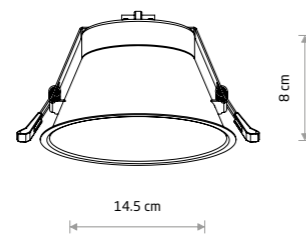

UNO S 10841

UNO S

painted steel

10840 10841

- 1xGX53, max 15 W only LED
- cut out \varnothing 83 mm

CUP 10789

CUP

plastic ABS

10788 10789 10790
10791 10792

- 1xGU10, max 10W only LED
- cut out \varnothing 64 mm

UNO M 10843

UNO M

painted steel

10842 10843

- 1xGX53, max 15 W only LED
- cut out \varnothing 102 mm

CUP 10789

UNO L 10845

UNO L

painted steel

10844 10845

- 1xGX53, max 15 W only LED
- cut out \varnothing 127 mm

CUP 10794

CUP 3 PC SET

plastic ABS

10793 10794

- 3xGU10, max 10W only LED
- cut out \varnothing 64 mm