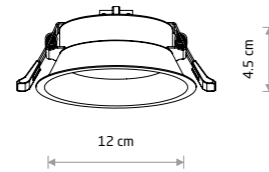

UNO S 10841

UNO S

painted steel

10840 10841

- 1xGX53, max 15 W only LED
- cut out \varnothing 83 mm

CUP 10789

CUP

plastic ABS

10788 10789 10790
10791 10792

- 1xGU10, max 10W only LED
- cut out \varnothing 64 mm

UNO M 10843

UNO M

painted steel

10842 10843

- 1xGX53, max 15 W only LED
- cut out \varnothing 102 mm

CUP 10789

UNO L 10845

UNO L

painted steel

10844 10845

- 1xGX53, max 15 W only LED
- cut out \varnothing 127 mm

CUP 10794

CUP 3 PC SET

plastic ABS

10793 10794

- 3xGU10, max 10W only LED
- cut out \varnothing 64 mm