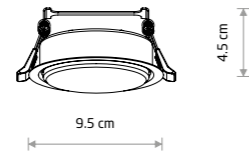

UNO S 10841

UNO S

painted steel

10840 10841

- 1xGX53, max 15 W only LED
- cut out \varnothing 83 mm

CUP 10789

CUP

plastic ABS

10788 10789 10790
10791 10792

- 1xGU10, max 10W only LED
- cut out \varnothing 64 mm

UNO M 10843

UNO M

painted steel

10842 10843

- 1xGX53, max 15 W only LED
- cut out \varnothing 102 mm

CUP 10789

UNO L 10845

UNO L

painted steel

10844 10845

- 1xGX53, max 15 W only LED
- cut out \varnothing 127 mm

CUP 10794

CUP 3 PC SET

plastic ABS

10793 10794

- 3xGU10, max 10W only LED
- cut out \varnothing 64 mm