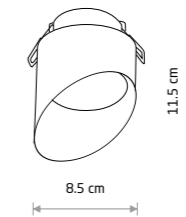

☒ 1xGX53, max 12W only LED

🔪 cut out ø 65 mm

VIS 10486

CRES 10478

**CRES**

painting aluminum

□ 10478 ■ 10480

☒ 1xGX53, max 12W only LED

**HVAR**

painting aluminum

□ 10488 ■ 10487

☒ 1xGX53, max 12W only LED

🔪 cut out ø 65 mm

HVAR 10488

MURTER 10490

**MURTER**

painting aluminum

□ 10490 ■ 10489

☒ 1xGX53, max 12W only LED

🔪 cut out ø 65 mm

**SOLTA**

painting aluminum

□ 10492 ■ 10491

☒ 1xGU10, max 10W only LED

🔪 cut out ø 67 mm

SOLTA 10492

MLJET 10494

**MLJET**

painting aluminum

□ 10494 ■ 10493

☒ 1xGU10, max 10W only LED

🔪 cut out ø 67 mm