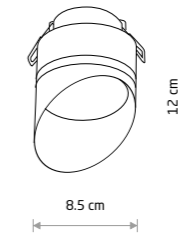

SILBA 10476

**SILBA**

painting aluminum

□ 10476 ■ 10477

☒ 1xGX53, max 12W only LED

**VIS**

painting aluminum

□ 10486 ■ 10485

☒ 1xGX53, max 12W only LED

🔪 cut out ø 65 mm

VIS 10486

CRES 10478

**CRES**

painting aluminum

□ 10478 ■ 10480

☒ 1xGX53, max 12W only LED