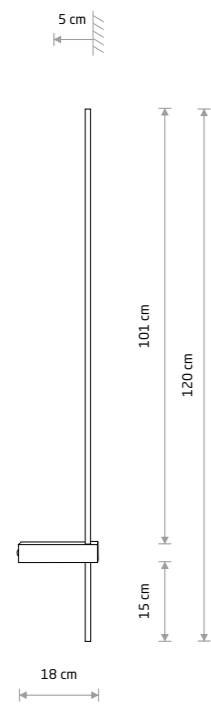

MOTIVE LED M

painted aluminum, plastic PC

■ 10311 3000K ■ 10852 4000K

MOTIVE LED L

painted aluminum, plastic PC

■ 10313 3000K ■ 10851 4000K

Item No.	Power	Colour temp.	Luminous flux	Beam angle	Colour Rendering Index (CRI)	Input	Safety type	Power factor	Ingress protection	Lifetime
10311	11W LED	3000K	380 lm	100°	>90	~220-230 V, 50/60 Hz	⊕	>0.5	IP20	30000h
10852	11W LED	4000K	410 lm	100°	>90	~220-230 V, 50/60 Hz	⊕	>0.5	IP20	30000h
10313	16W LED	3000K	540 lm	100°	>90	~220-230 V, 50/60 Hz	⊕	>0.5	IP20	30000h
10851	16W LED	4000K	570 lm	100°	>90	~220-230 V, 50/60 Hz	⊕	>0.5	IP20	30000h