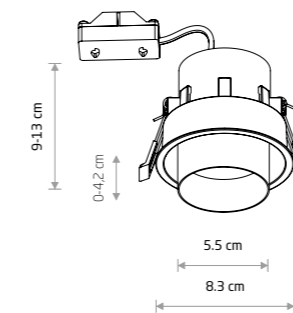

MONO SLIDE 10799

MONO SLIDE 10796

MONO SLIDE TRIMLESS 10803

MONO SLIDE

painted steel, plastic PA

- 10795 ▣ 10796 ▨ 10797 ▩ 10798
- 10799 ▤ 10800 ▥ 10801

⚡ 1xGU10, max 10W only LED

🔧 cut out ø 76 mm

MONO SLIDE TRIMLESS

painted steel, plastic PA

- 10802 ▣ 10803 ▨ 10804
- ▩ 10805 ▤ 10806 ▥ 10807

⚡ 1xGU10, max 10W only LED

🔧 cut out ø 76 mm