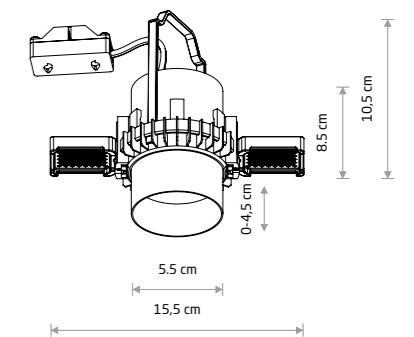

MONO SLIDE 10799

MONO SLIDE 10796

MONO SLIDE TRIMLESS 10803

MONO SLIDE

painted steel, plastic PA

- 10795 ▣ 10796 ▨ 10797 ▩ 10798
- 10799 ▤ 10800 ▥ 10801

⚡ 1xGU10, max 10W only LED

🔧 cut out ø 76 mm

MONO SLIDE TRIMLESS

painted steel, plastic PA

- 10802 ▣ 10803 ▨ 10804
- ▩ 10805 ▤ 10806 ▥ 10807

⚡ 1xGU10, max 10W only LED

🔧 cut out ø 76 mm