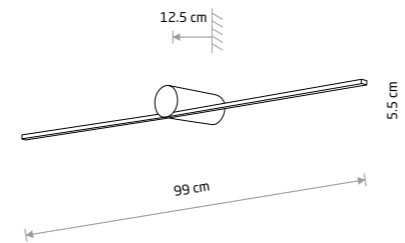

SPIN LED M 10370

SPIN LED S

Painted aluminum, plastic PC

10368 3000K 10620 4000K

SPIN LED M

Painted aluminum, plastic PC

10370 3000K 10621 4000K

SPIN LED L

Painted aluminum, plastic PC

10371 3000K 10622 4000K

Item No.	Power	Colour temp.	Luminous flux	Beam angle	Colour Rendering Index (CRI)	Input	Safety type	Power factor	Ingress protection	Lifetime
10368	10W LED	3000K	360 lm	100°	>90	~220-230 V, 50/60 Hz	⊕	>0.5	IP20	30000h
10620	10W LED	4000K	390 lm	100°	>90	~220-230 V, 50/60 Hz	⊕	>0.5	IP20	30000h
10370	14W LED	3000K	520 lm	100°	>90	~220-230 V, 50/60 Hz	⊕	>0.5	IP20	30000h
10621	14W LED	4000K	550 lm	100°	>90	~220-230 V, 50/60 Hz	⊕	>0.5	IP20	30000h
10371	16W LED	3000K	600 lm	100°	>90	~220-230 V, 50/60 Hz	⊕	>0.5	IP20	30000h
10622	16W LED	4000K	630 lm	100°	>90	~220-230 V, 50/60 Hz	⊕	>0.5	IP20	30000h