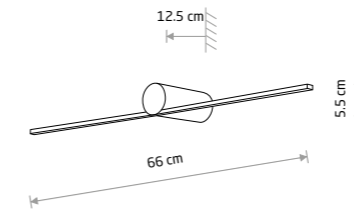

SPIN LED M 10370

SPIN LED S

Painted aluminum, plastic PC

10368 3000K 10620 4000K

SPIN LED M

Painted aluminum, plastic PC

10370 3000K 10621 4000K

SPIN LED L

Painted aluminum, plastic PC

10371 3000K 10622 4000K

Item No.	Power	Colour temp.	Luminous flux	Beam angle	Colour Rendering Index (CRI)	Input	Safety type	Power factor	Ingress protection	Lifetime
10368	10W LED	3000K	360 lm	100°	>90	~220-230 V, 50/60 Hz	⊕	>0.5	IP20	30000h
10620	10W LED	4000K	390 lm	100°	>90	~220-230 V, 50/60 Hz	⊕	>0.5	IP20	30000h
10370	14W LED	3000K	520 lm	100°	>90	~220-230 V, 50/60 Hz	⊕	>0.5	IP20	30000h
10621	14W LED	4000K	550 lm	100°	>90	~220-230 V, 50/60 Hz	⊕	>0.5	IP20	30000h
10371	16W LED	3000K	600 lm	100°	>90	~220-230 V, 50/60 Hz	⊕	>0.5	IP20	30000h
10622	16W LED	4000K	630 lm	100°	>90	~220-230 V, 50/60 Hz	⊕	>0.5	IP20	30000h