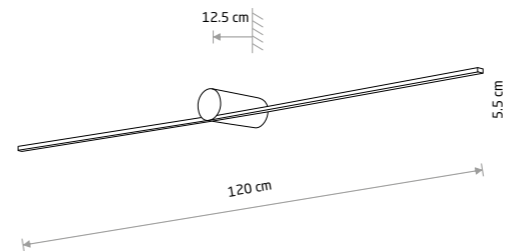

SPIN LED M 10370

SPIN LED S

Painted aluminum, plastic PC

10368 3000K 10620 4000K

SPIN LED M

Painted aluminum, plastic PC

10370 3000K 10621 4000K

SPIN LED L

Painted aluminum, plastic PC

10371 3000K 10622 4000K

Item No.	Power	Colour temp.	Luminous flux	Beam angle	Colour Rendering Index (CRI)	Input	Safety type	Power factor	Ingress protection	Lifetime
10368	10W LED	3000K	360 lm	100°	>90	~220-230 V, 50/60 Hz	⊕	>0.5	IP20	30000h
10620	10W LED	4000K	390 lm	100°	>90	~220-230 V, 50/60 Hz	⊕	>0.5	IP20	30000h
10370	14W LED	3000K	520 lm	100°	>90	~220-230 V, 50/60 Hz	⊕	>0.5	IP20	30000h
10621	14W LED	4000K	550 lm	100°	>90	~220-230 V, 50/60 Hz	⊕	>0.5	IP20	30000h
10371	16W LED	3000K	600 lm	100°	>90	~220-230 V, 50/60 Hz	⊕	>0.5	IP20	30000h
10622	16W LED	4000K	630 lm	100°	>90	~220-230 V, 50/60 Hz	⊕	>0.5	IP20	30000h