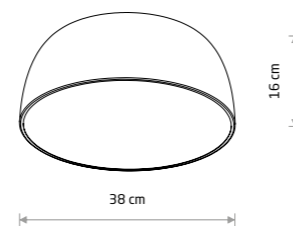

SATELLITE S SENSOR  
8011

SATELLITE M 8018

SATELLITE S SENSOR  
painted steel, plastic

- 8011     8010
- 3xE27, max 25W only LED

SATELLITE L 8021

SATELLITE M  
painted steel, plastic

- 8017     8016
- 8018     8020
- 7xE27, max 25W only LED

SATELLITE S  
painted steel, plastic

- 8013     8012
- 8014     8015
- 3xE27, max 25W only LED

SATELLITE L  
painted steel, plastic

- 8022     8021
- 8023     8024
- 10xE27, max 25W only LED