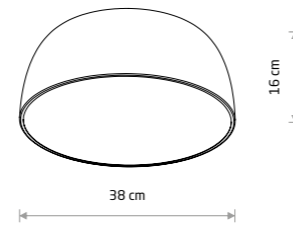

SATELLITE S SENSOR  
8011

SATELLITE M 8018

SATELLITE S SENSOR  
painted steel, plastic

- 8011     8010
- 3xE27, max 25W only LED

SATELLITE L 8021

SATELLITE M  
painted steel, plastic

- 8017     8016
- 8018     8020
- 7xE27, max 25W only LED

SATELLITE S  
painted steel, plastic

- 8013     8012
- 8014     8015
- 3xE27, max 25W only LED

SATELLITE L  
painted steel, plastic

- 8022     8021
- 8023     8024
- 10xE27, max 25W only LED