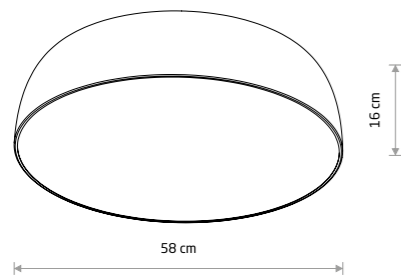

SATELLITE S SENSOR  
8011

SATELLITE M 8018

SATELLITE S SENSOR  
painted steel, plastic

- 8011     8010
- 3xE27, max 25W only LED

SATELLITE L 8021

SATELLITE M  
painted steel, plastic

- 8017     8016
- 8018     8020
- 7xE27, max 25W only LED

SATELLITE S  
painted steel, plastic

- 8013     8012
- 8014     8015
- 3xE27, max 25W only LED

SATELLITE L  
painted steel, plastic

- 8022     8021
- 8023     8024
- 10xE27, max 25W only LED