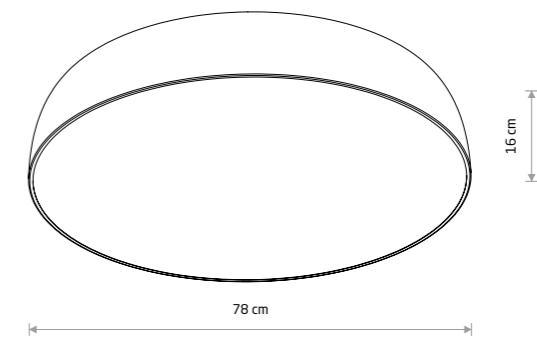

SATELLITE S SENSOR  
8011

SATELLITE M 8018

SATELLITE S SENSOR  
painted steel, plastic

- 8011     8010
- 3xE27, max 25W only LED

SATELLITE L 8021

SATELLITE M  
painted steel, plastic

- 8017     8016
- 8018     8020
- 7xE27, max 25W only LED

SATELLITE S  
painted steel, plastic

- 8013     8012
- 8014     8015
- 3xE27, max 25W only LED

SATELLITE L  
painted steel, plastic

- 8022     8021
- 8023     8024
- 10xE27, max 25W only LED