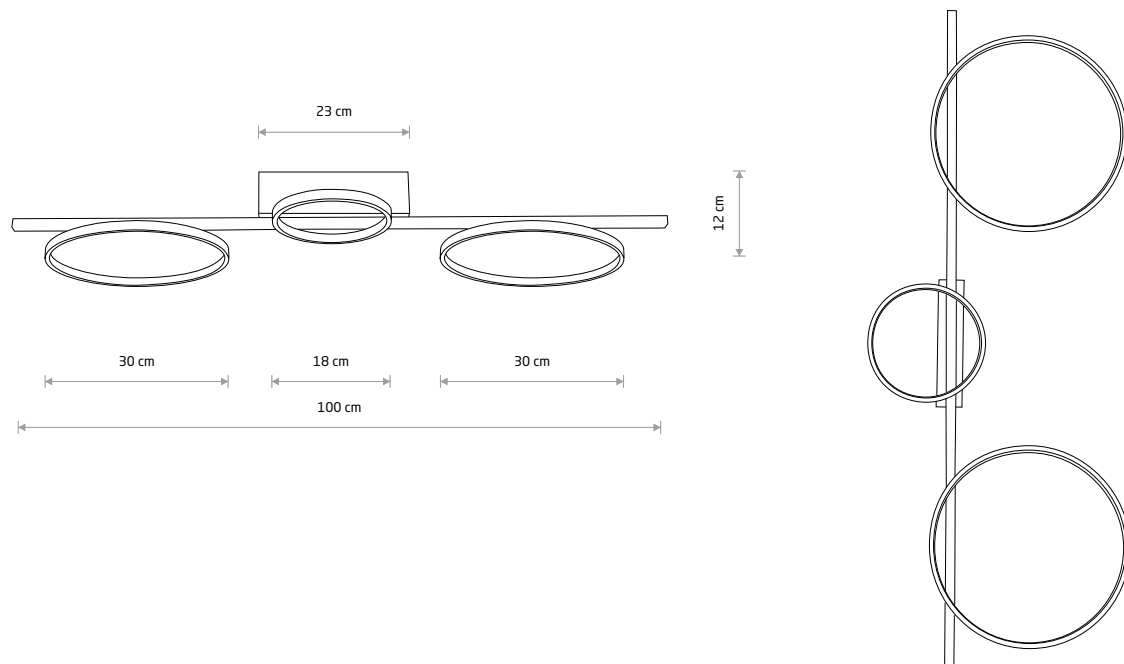

CIRCOLO LED 10816

### CIRCOLO LED

■ painted aluminum, plastic PC

■ 10816 3000K ■ 10866 4000K

Item No.	Power	Colour temp.	Luminous flux	Beam angle	Colour Rendering Index (CRI)	Input	Safety type	Power factor	Ingress protection	Lifetime
10816	33W LED	3000K	1100 lm	70°	>90	~220-230 V, 50/60 Hz	⊕	>0.5	IP20	30000h
10866	33W LED	4000K	1200 lm	70°	>90	~220-230 V, 50/60 Hz	⊕	>0.5	IP20	30000h

■ BLACK P013 RAL 9005

CIRCOLO LED 10866