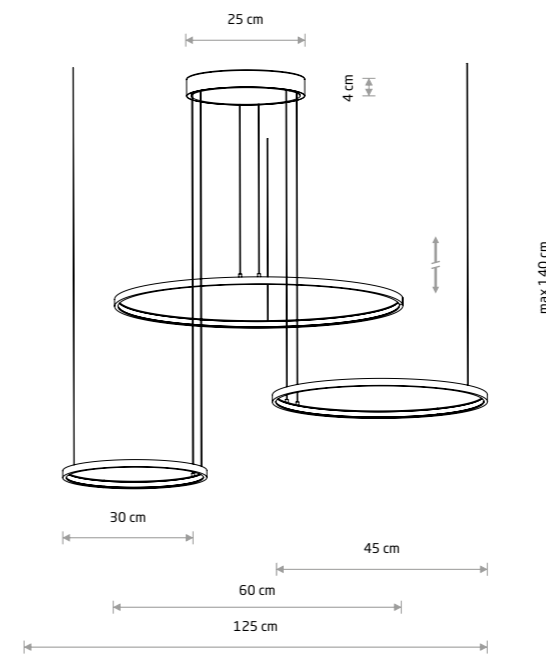

CIRCOLO LED  
10814

CIRCOLO LED  
10867

CIRCOLO LED  
painted aluminum, painted steel, plastic PC

■ 10814 3000K ■ 10864 4000K

CIRCOLO LED  
painted aluminum, painted steel, plastic PC

■ 10817 3000K ■ 10867 4000K

Item No.	Power	Colour temp.	Luminous flux	Beam angle	Colour Rendering Index (CRI)	Input	Safety type	Power factor	Ingress protection	Lifetime
10814	35W LED	3000K	1200 lm	70°	>90	~220-230 V, 50/60 Hz	⊕	>0.5	IP20	30000h
10864	35W LED	4000K	1300 lm	70°	>90	~220-230 V, 50/60 Hz	⊕	>0.5	IP20	30000h

Item No.	Power	Colour temp.	Luminous flux	Beam angle	Colour Rendering Index (CRI)	Input	Safety type	Power factor	Ingress protection	Lifetime
10817	45W LED	3000K	1600 lm	70°	>90	~220-230 V, 50/60 Hz	⊕	>0.5	IP20	30000h
10867	45W LED	4000K	1800 lm	70°	>90	~220-230 V, 50/60 Hz	⊕	>0.5	IP20	30000h